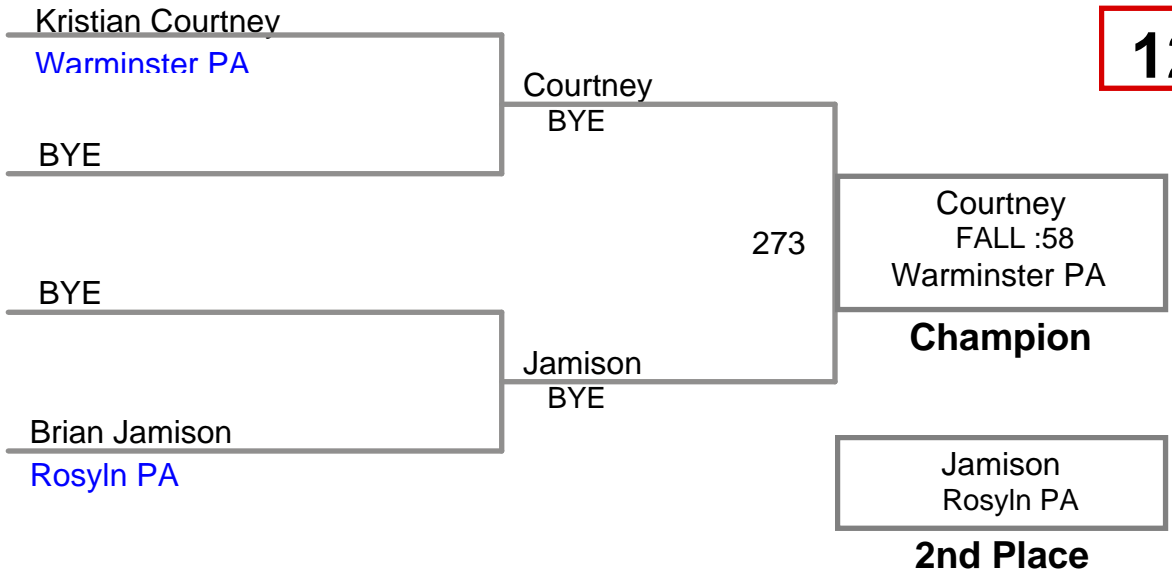

Upper Merion MAWA
Elite

125 Lbs