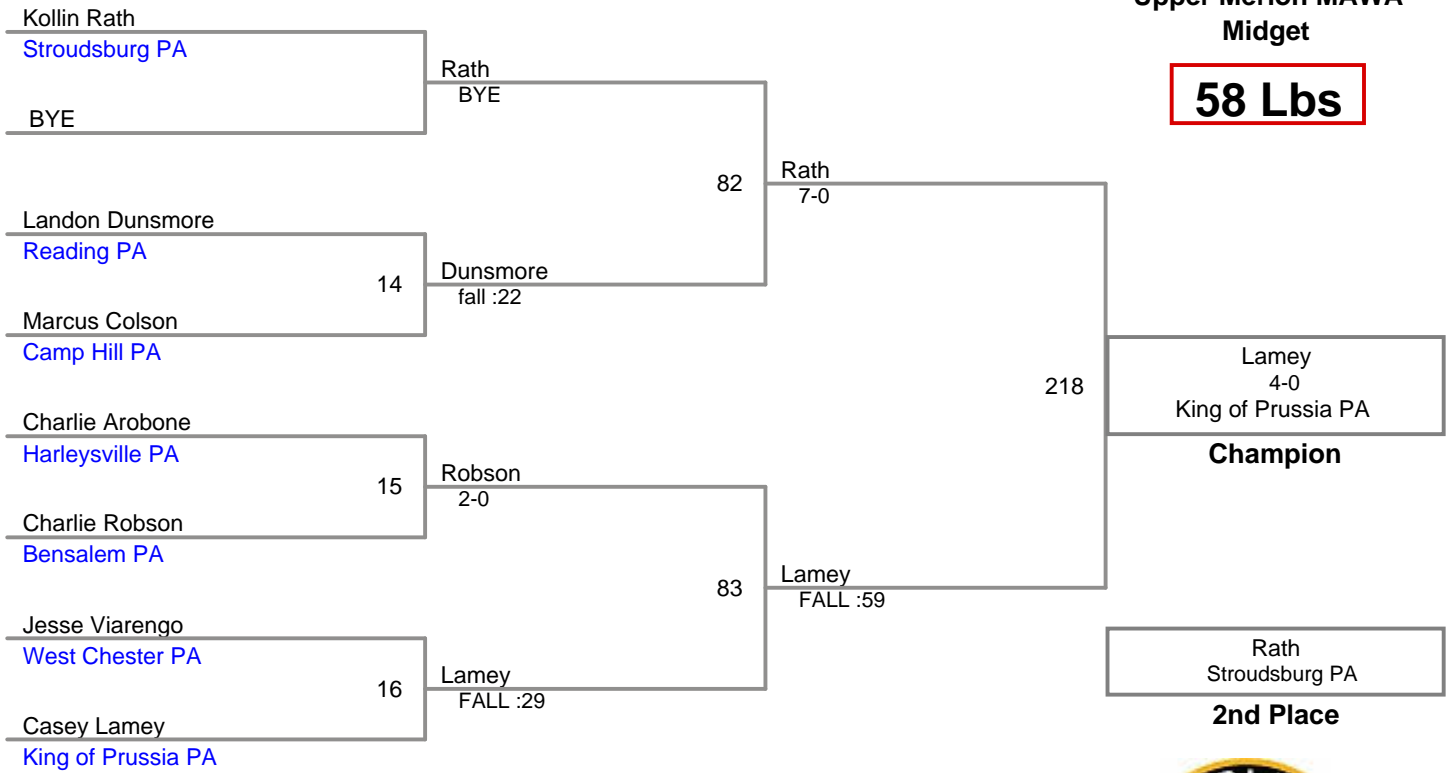

Upper Merion MAWA
Midget

58 Lbs