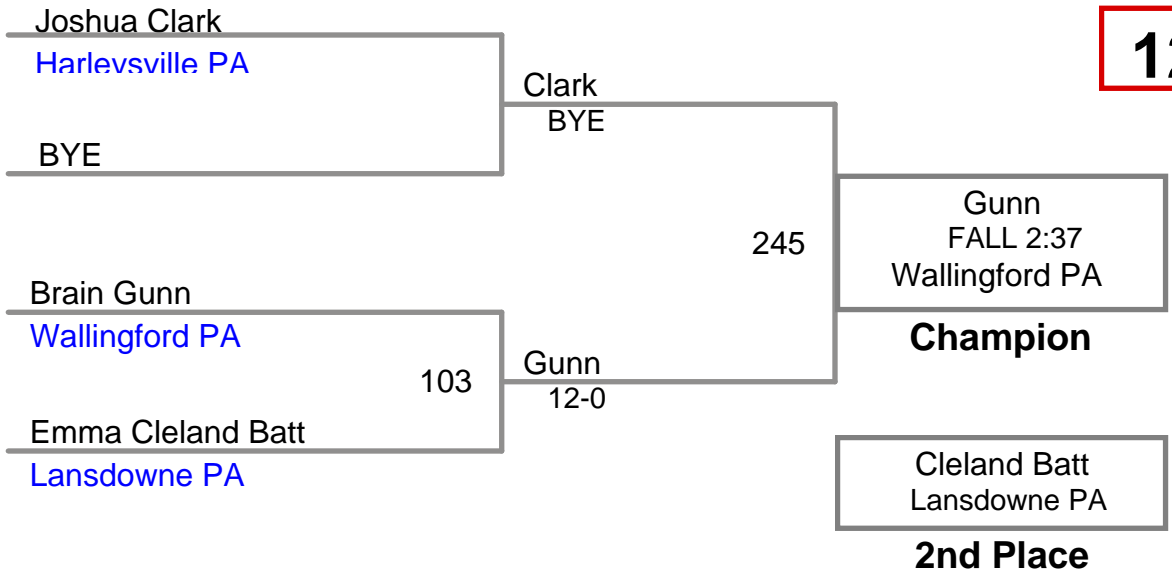

Upper Merion MAWA
Intermediate

128 Lbs