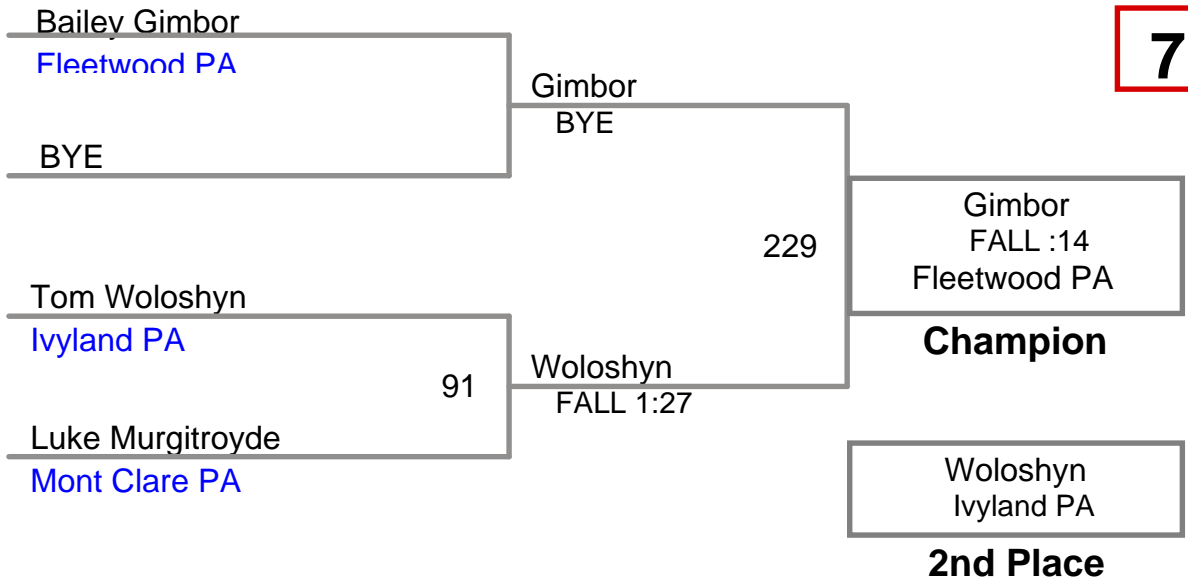

Champion

Perretta
Havertown PA

2nd Place

Upper Merion MAWA
Junior

74 Lbs

4th Place

Upper Merion MAWA
Junior

78 Lbs