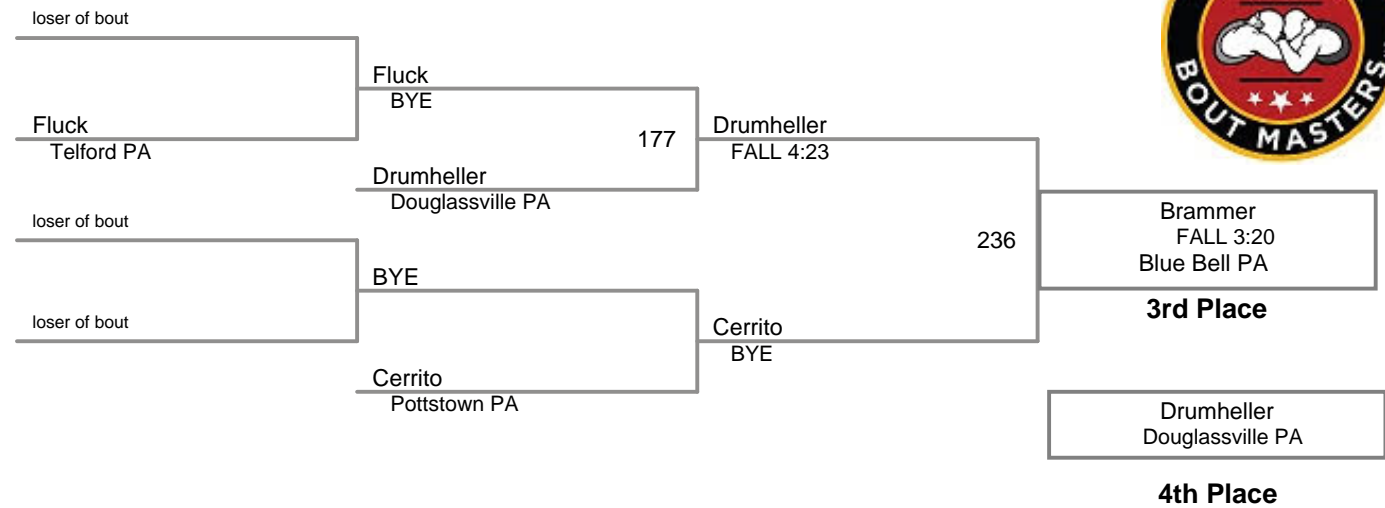

Upper Merion MAWA
Intermediate

80 Lbs

Upper Merion MAWA
Intermediate

85 Lbs

Upper Merion MAWA
Intermediate

90 Lbs

Upper Merion MAWA
Intermediate

95 Lbs