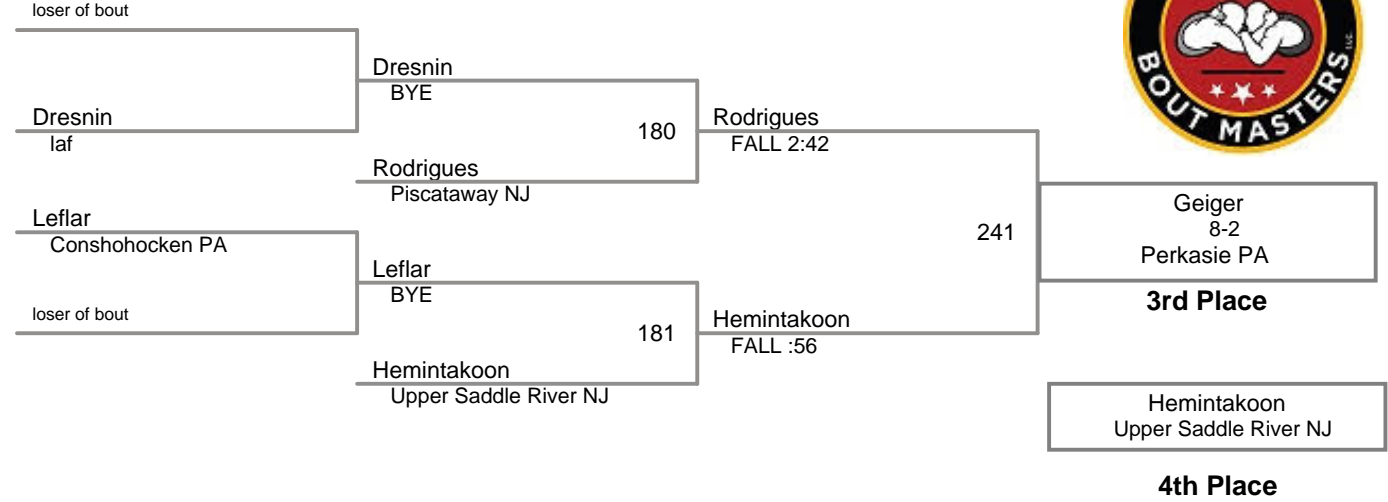

Upper Merion MAWA
Intermediate

100 Lbs

Upper Merion MAWA
Intermediate

105 Lbs

Upper Merion MAWA
Intermediate

110 Lbs

Upper Merion MAWA
Intermediate

115 Lbs

Upper Merion MAWA
Intermediate

120 Lbs

Upper Merion MAWA
Intermediate

128 Lbs

Upper Merion MAWA
Intermediate

136 Lbs

Upper Merion MAWA
Intermediate

150 Lbs