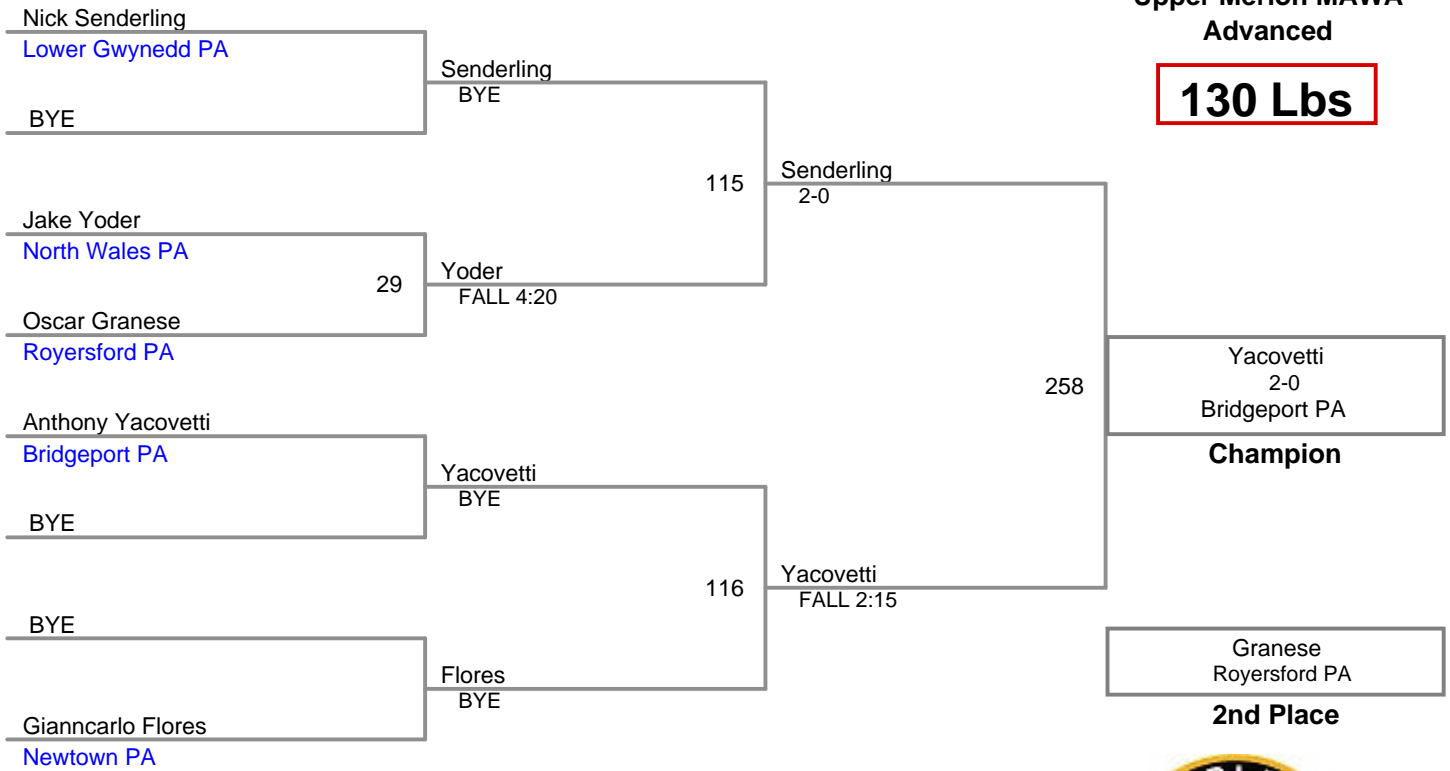

Upper Merion MAWA
Advanced

115 Lbs

Upper Merion MAWA
Advanced

120 Lbs

Upper Merion MAWA
Advanced

125 Lbs

Upper Merion MAWA
Advanced

130 Lbs

Upper Merion MAWA
Advanced

135 Lbs

Upper Merion MAWA
Advanced

140 Lbs

4th Place

Upper Merion MAWA
Advanced

145 Lbs

Upper Merion MAWA
Advanced