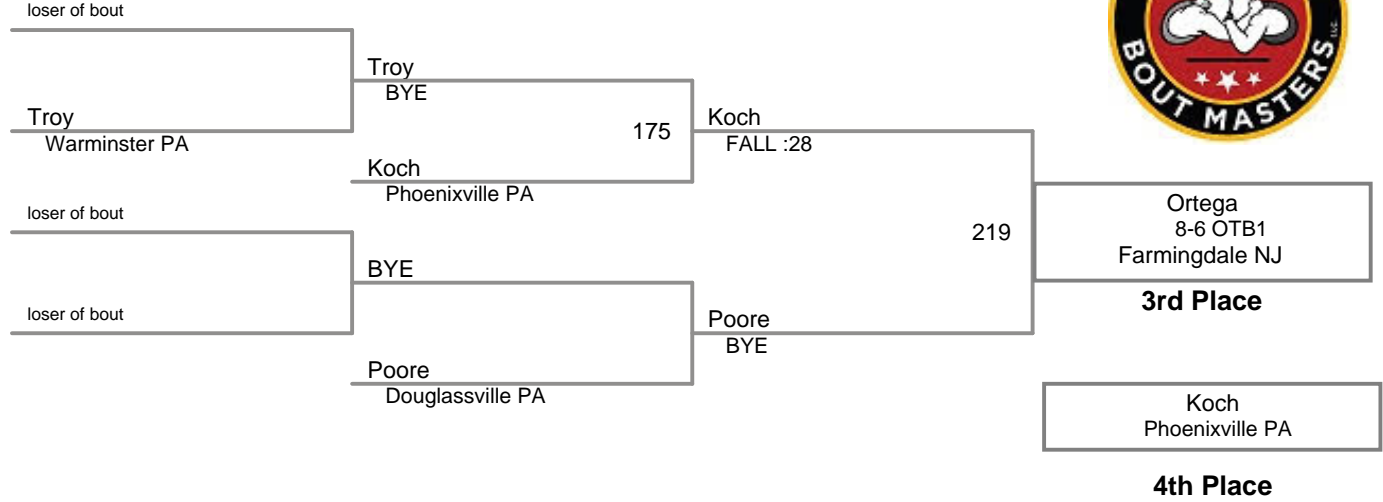

Upper Merion MAWA
Midget

62 Lbs