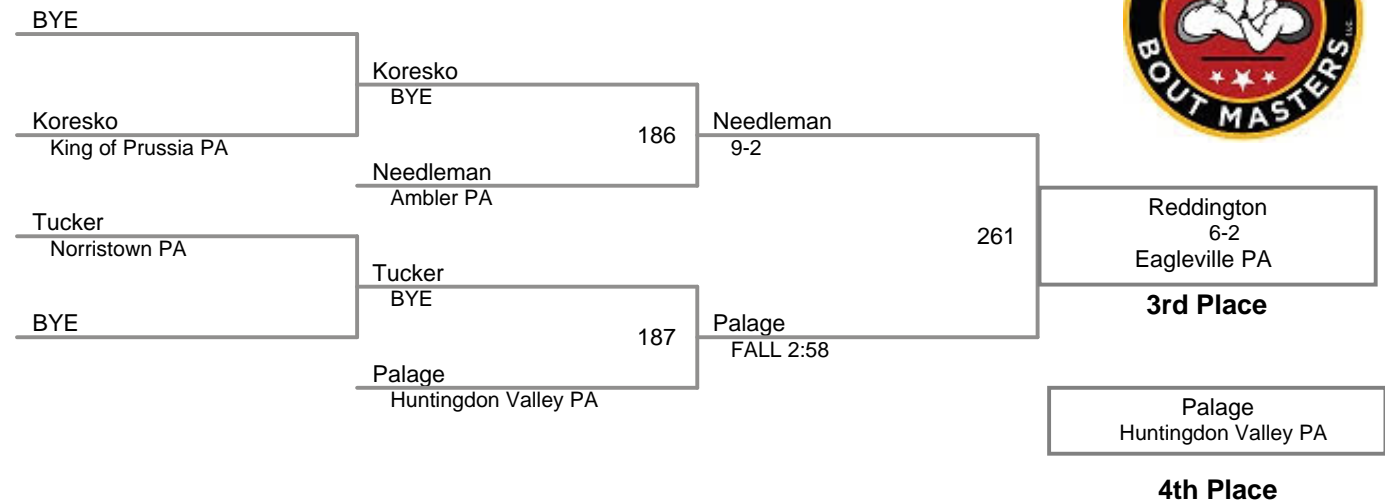

Upper Merion MAWA
Advanced

115 Lbs

Upper Merion MAWA
Advanced

120 Lbs

Upper Merion MAWA
Advanced

125 Lbs

Upper Merion MAWA
Advanced

130 Lbs

Upper Merion MAWA
Advanced

135 Lbs

Upper Merion MAWA
Advanced

140 Lbs

4th Place

Upper Merion MAWA
Advanced

145 Lbs

Upper Merion MAWA
Advanced