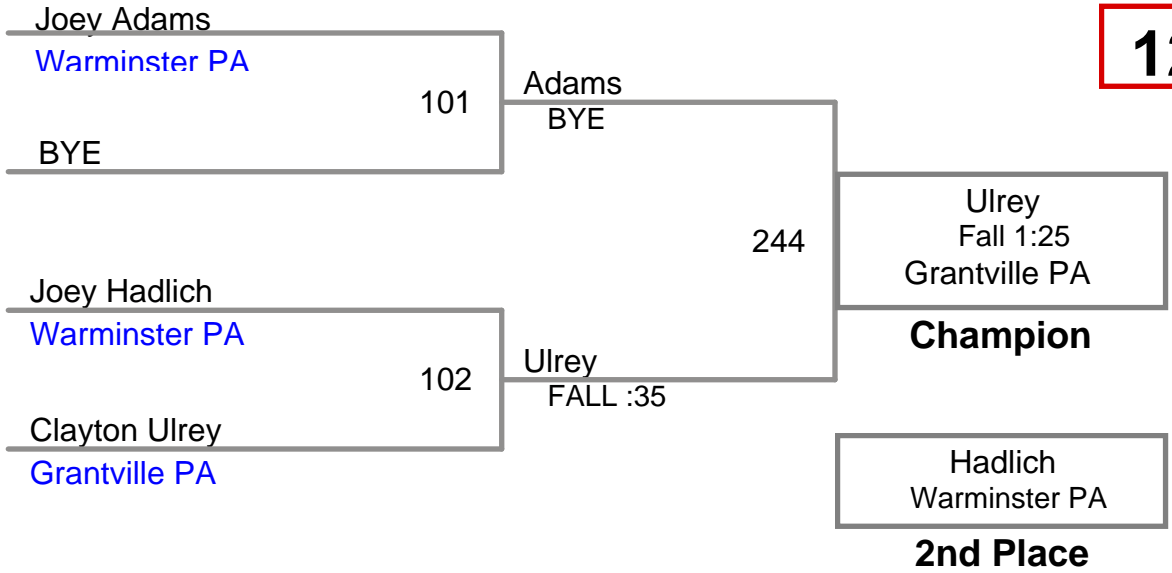

Upper Merion MAWA
Intermediate

120 Lbs