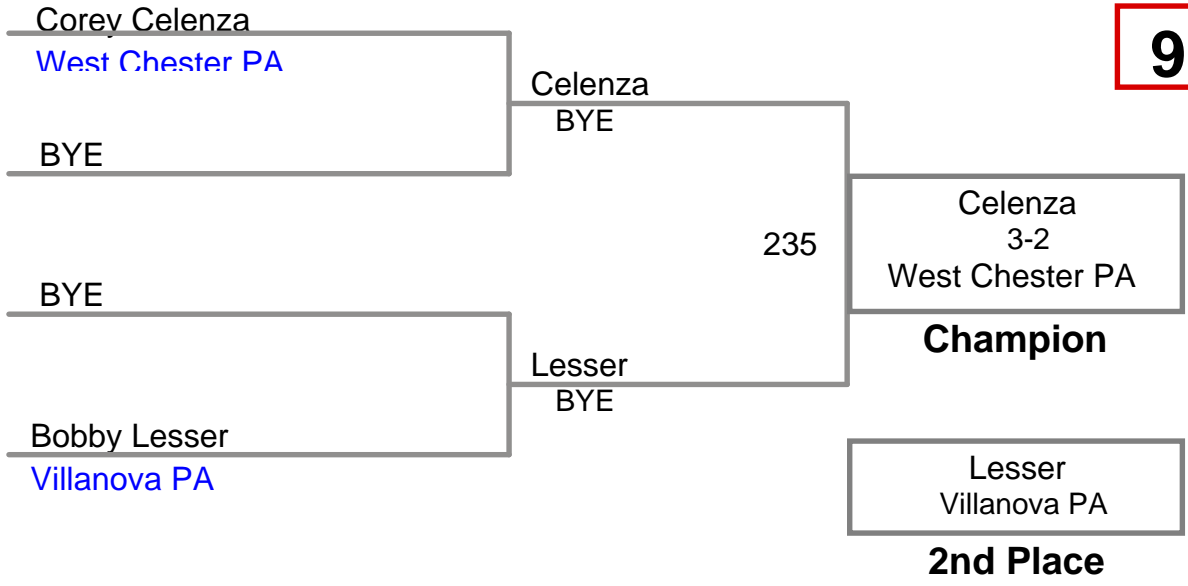

Upper Merion MAWA
Intermediate

80 Lbs

Upper Merion MAWA
Intermediate

85 Lbs

Upper Merion MAWA
Intermediate

90 Lbs

Upper Merion MAWA
Intermediate

95 Lbs