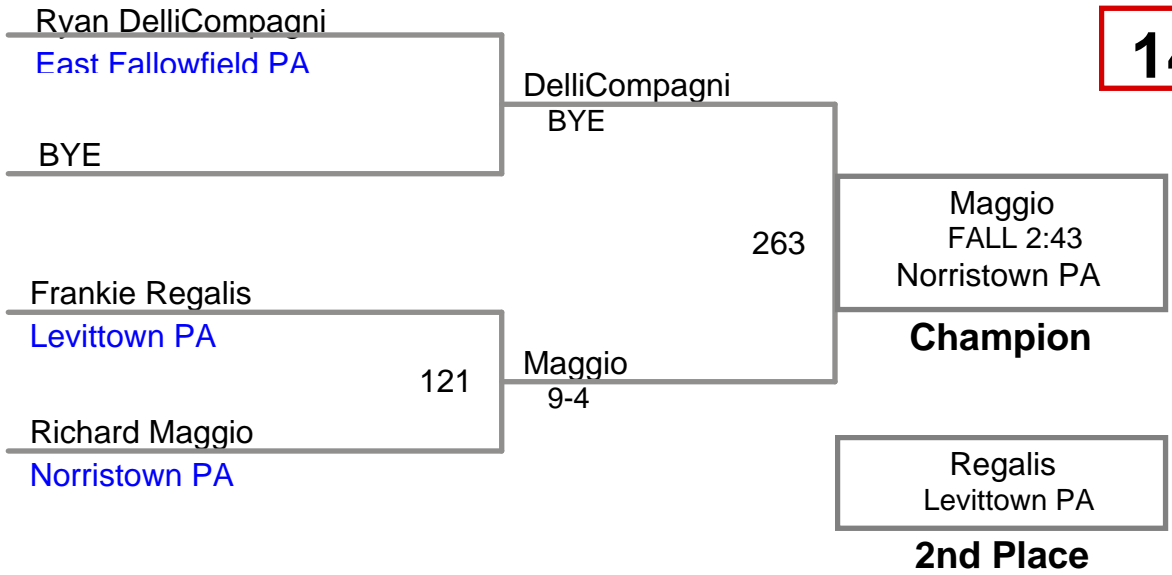

Upper Merion MAWA
Advanced

115 Lbs

Upper Merion MAWA
Advanced

120 Lbs

Upper Merion MAWA
Advanced

125 Lbs

Upper Merion MAWA
Advanced

130 Lbs

Upper Merion MAWA
Advanced

135 Lbs

Upper Merion MAWA
Advanced

140 Lbs

4th Place

Upper Merion MAWA
Advanced

145 Lbs

Upper Merion MAWA
Advanced

152 Lbs

**Upper Merion MAWA
Advanced**

160 Lbs

Upper Merion MAWA
Advanced

171 Lbs

Upper Merion MAWA
Advanced

189 Lbs

4th Place