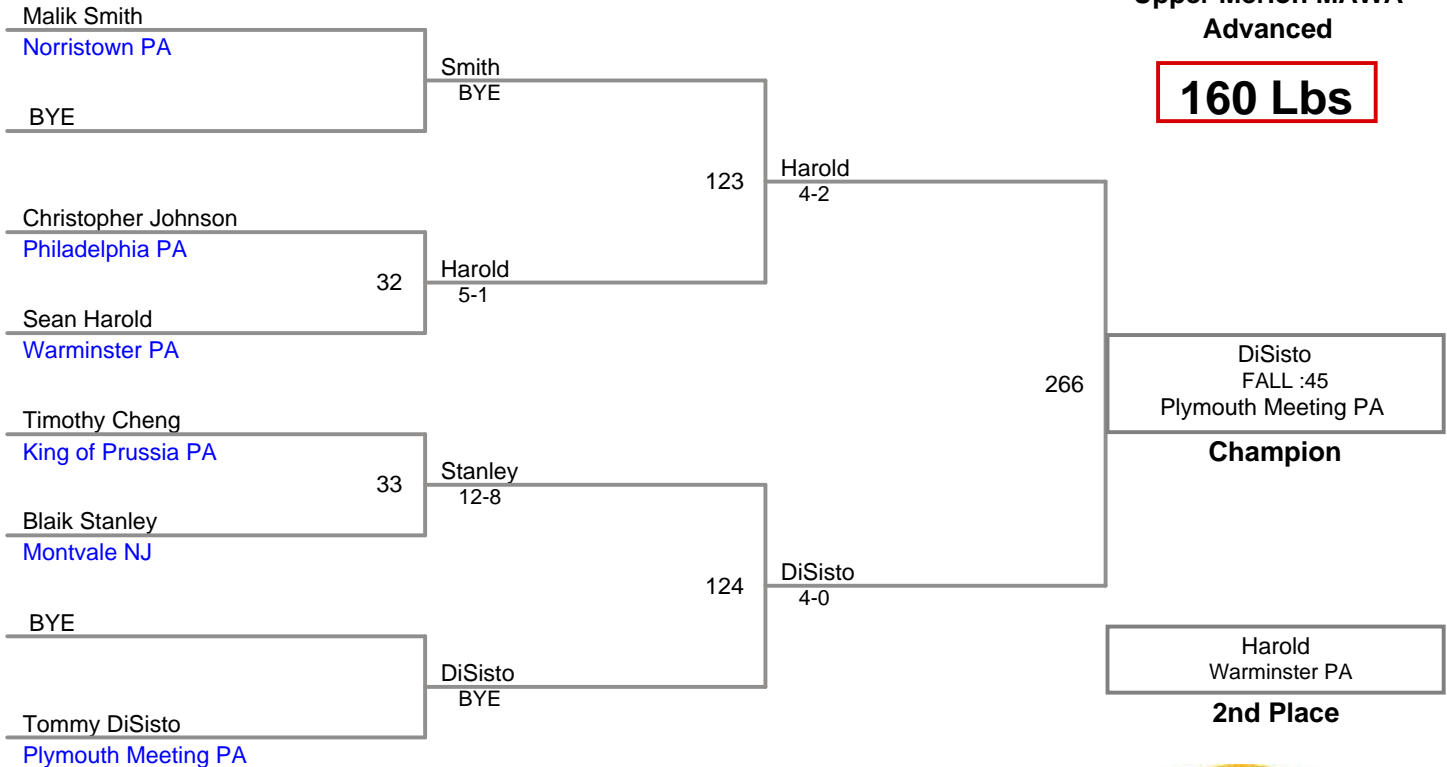

Upper Merion MAWA
Advanced

135 Lbs

Upper Merion MAWA
Advanced

140 Lbs

4th Place

Upper Merion MAWA
Advanced

145 Lbs

Upper Merion MAWA
Advanced

152 Lbs

**Upper Merion MAWA
Advanced**

160 Lbs

Upper Merion MAWA
Advanced

171 Lbs

Upper Merion MAWA
Advanced

189 Lbs

4th Place