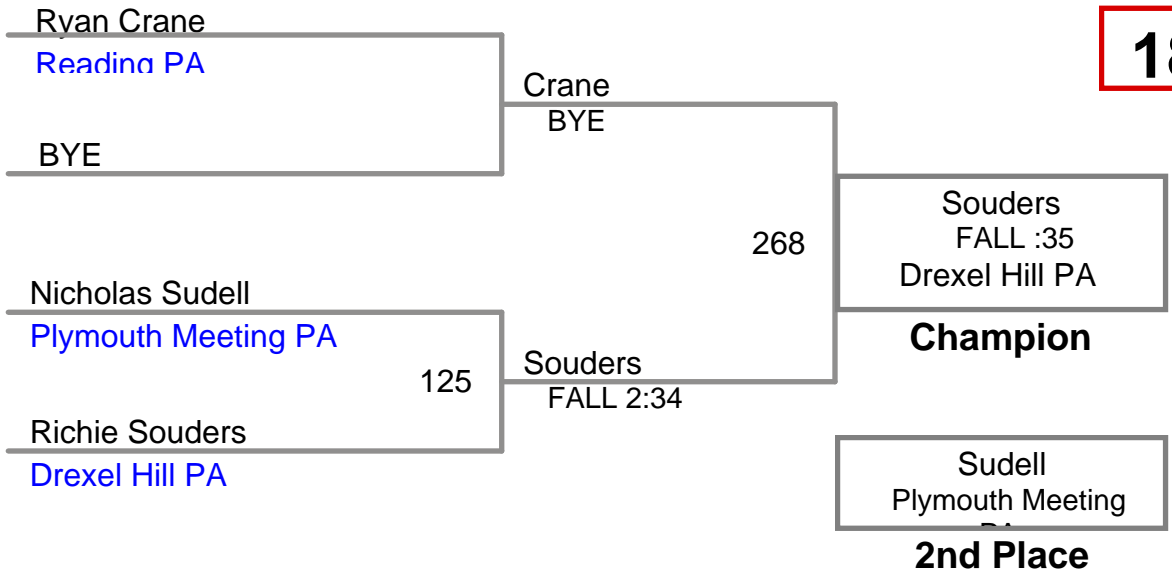

152 Lbs

**Upper Merion MAWA
Advanced**

160 Lbs

Upper Merion MAWA
Advanced

171 Lbs

Upper Merion MAWA
Advanced

189 Lbs

4th Place