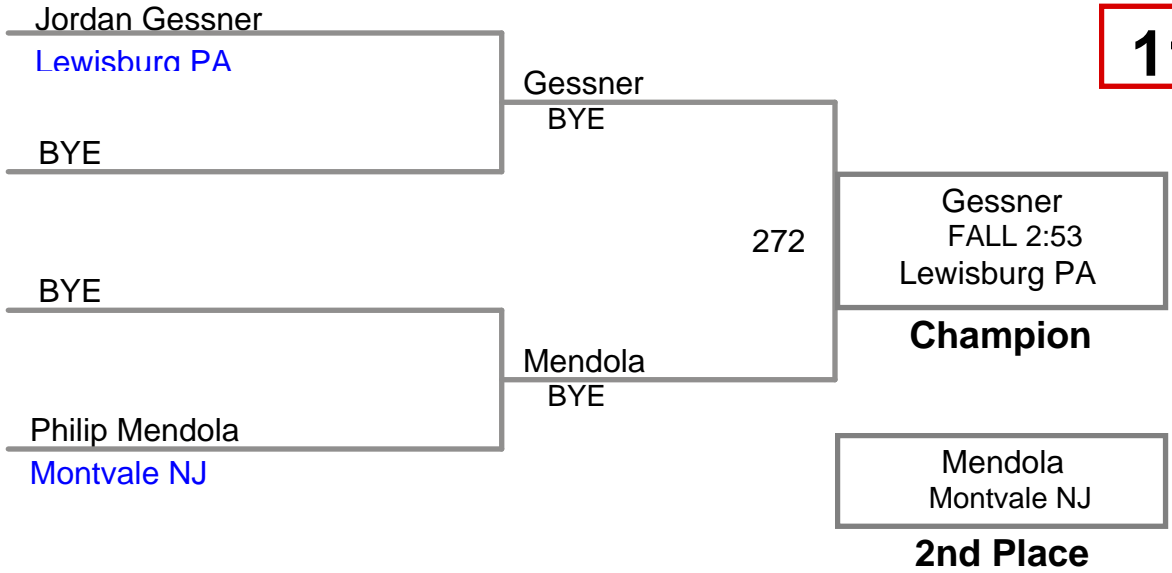

152 Lbs

**Upper Merion MAWA
Advanced**

160 Lbs

Upper Merion MAWA
Advanced

171 Lbs

Upper Merion MAWA
Advanced

189 Lbs

4th Place

Upper Merion MAWA
Advanced

220 Lbs

Upper Merion MAWA
Advanced

285 Lbs

Upper Merion MAWA
Elite

111 Lbs

Upper Merion MAWA
Elite

118 Lbs

Upper Merion MAWA
Elite

125 Lbs

Upper Merion MAWA
Elite

130 Lbs

Upper Merion MAWA
Elite

135 Lbs

Upper Merion MAWA
Elite

140 Lbs