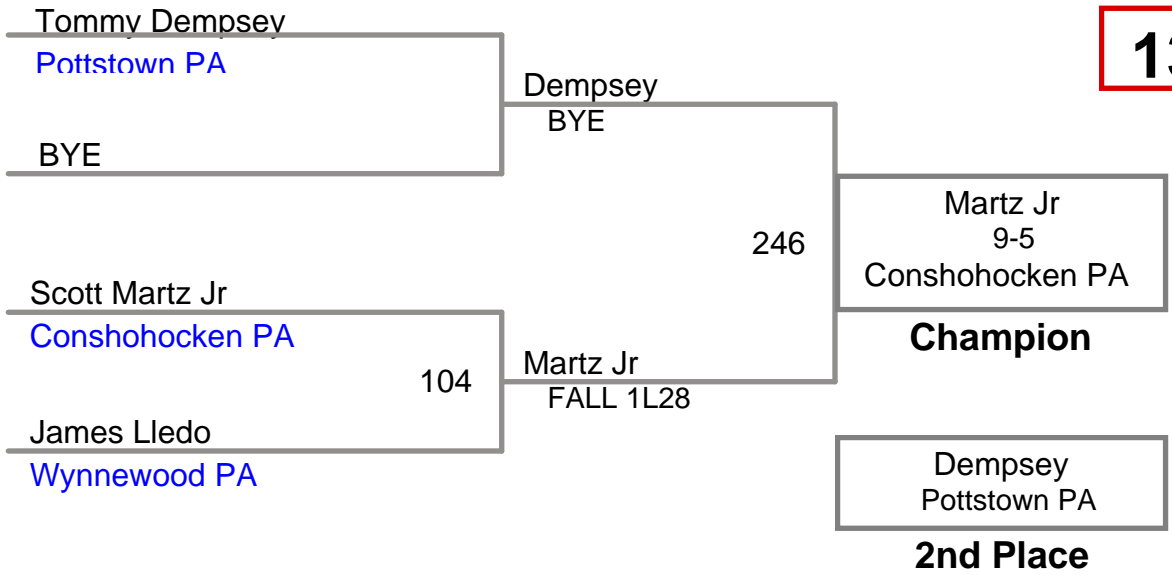

Upper Merion MAWA
Intermediate

120 Lbs

Upper Merion MAWA
Intermediate

128 Lbs

Upper Merion MAWA
Intermediate

136 Lbs

Upper Merion MAWA
Intermediate

150 Lbs