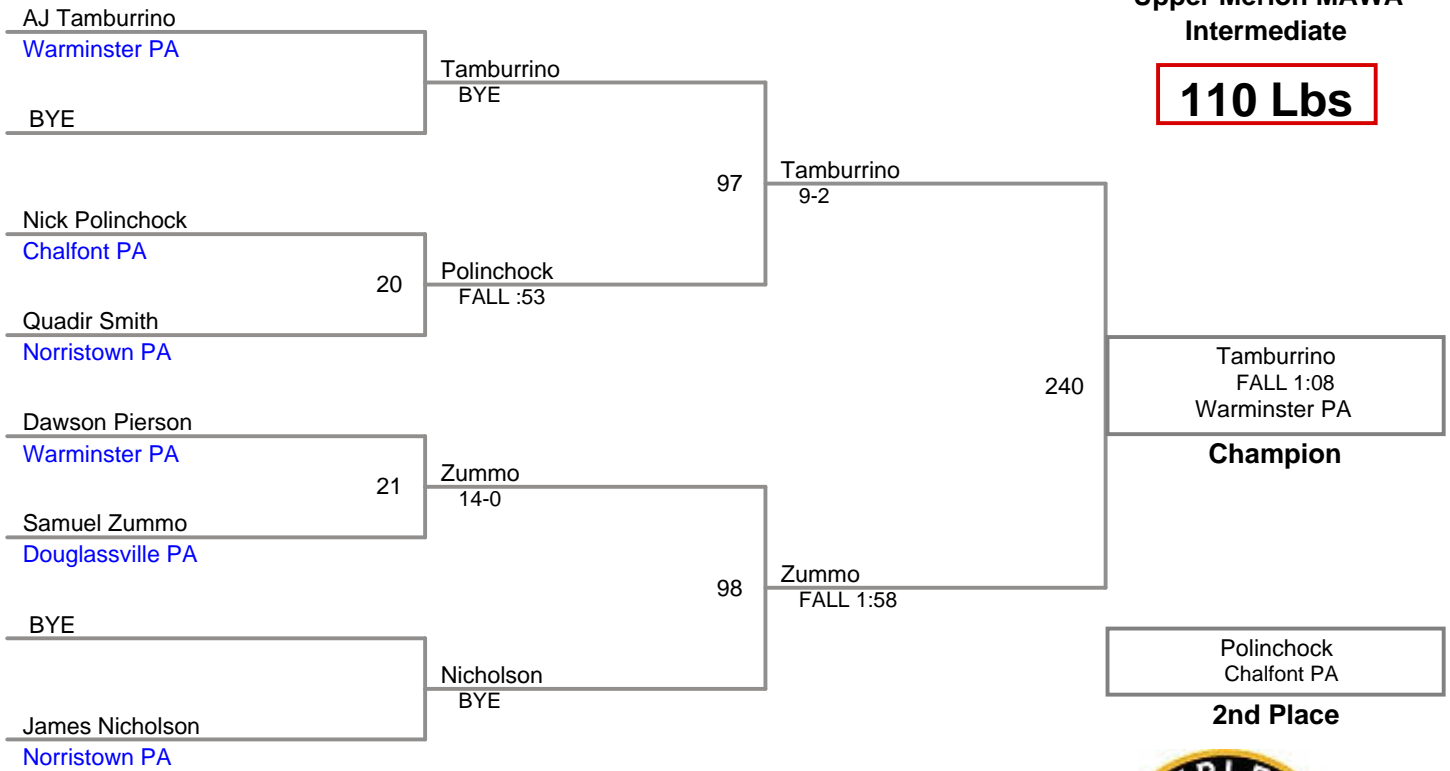

Upper Merion MAWA
Intermediate

100 Lbs

Upper Merion MAWA
Intermediate

105 Lbs

Upper Merion MAWA
Intermediate

110 Lbs

Upper Merion MAWA
Intermediate

115 Lbs