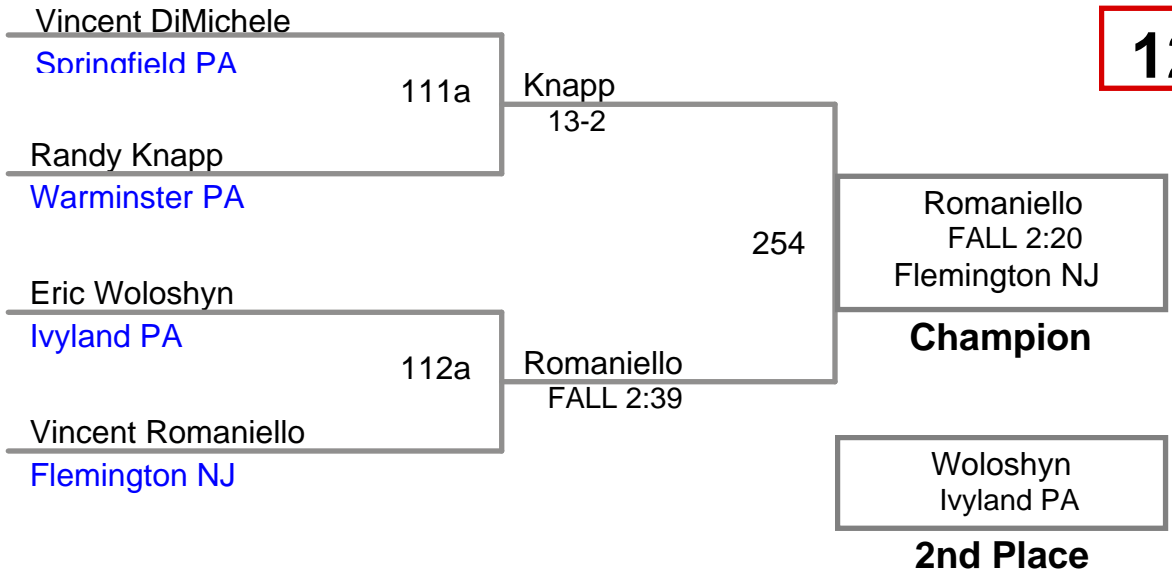

Upper Merion MAWA
Advanced

120 Lbs