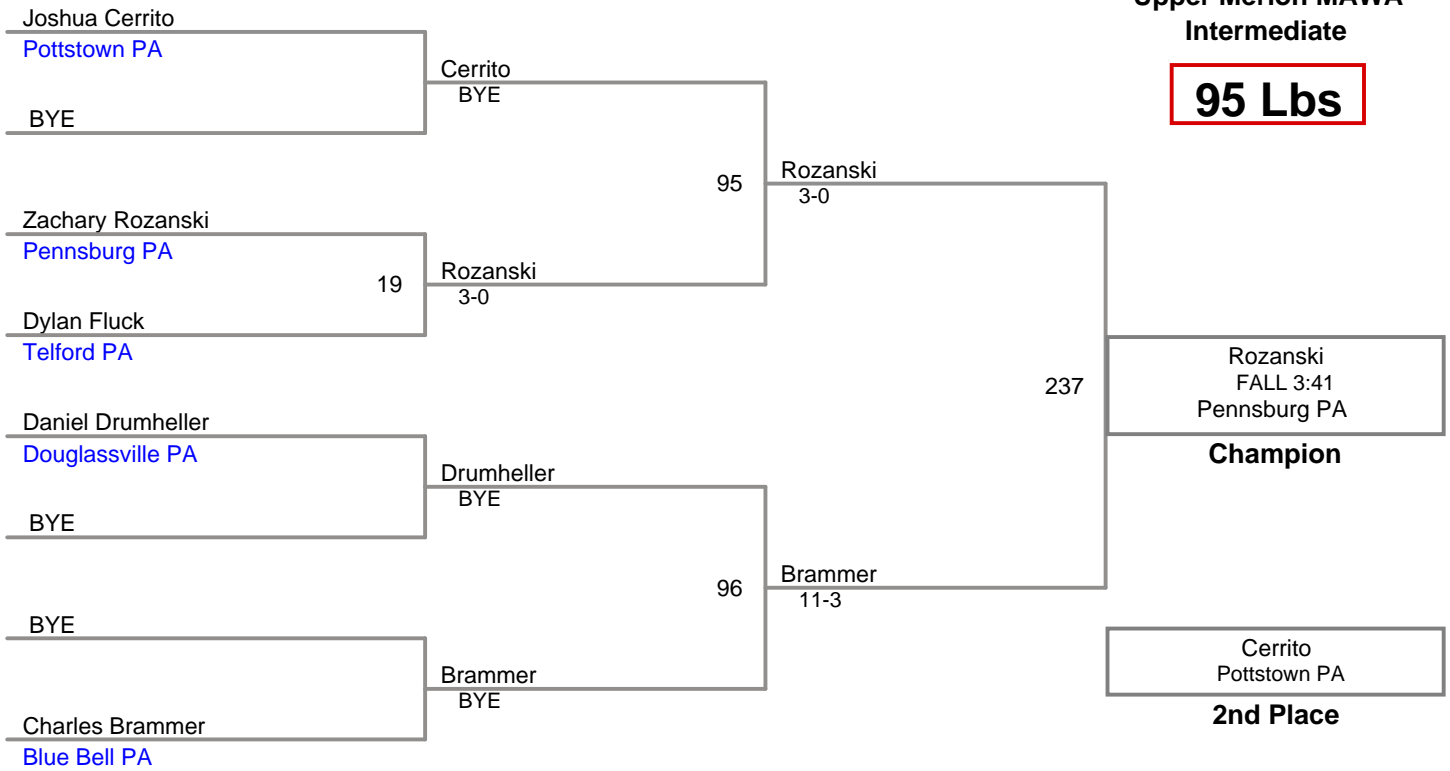

Upper Merion MAWA
Intermediate

80 Lbs

Upper Merion MAWA
Intermediate

85 Lbs

Upper Merion MAWA
Intermediate

90 Lbs

Upper Merion MAWA
Intermediate

95 Lbs