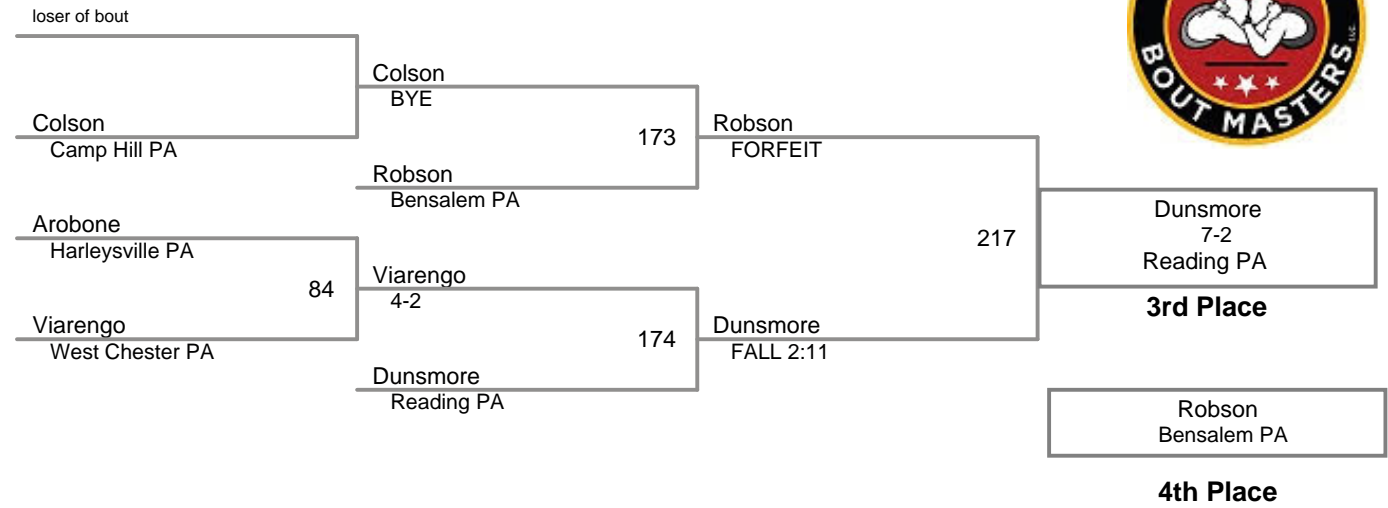

Upper Merion MAWA
Midget

58 Lbs