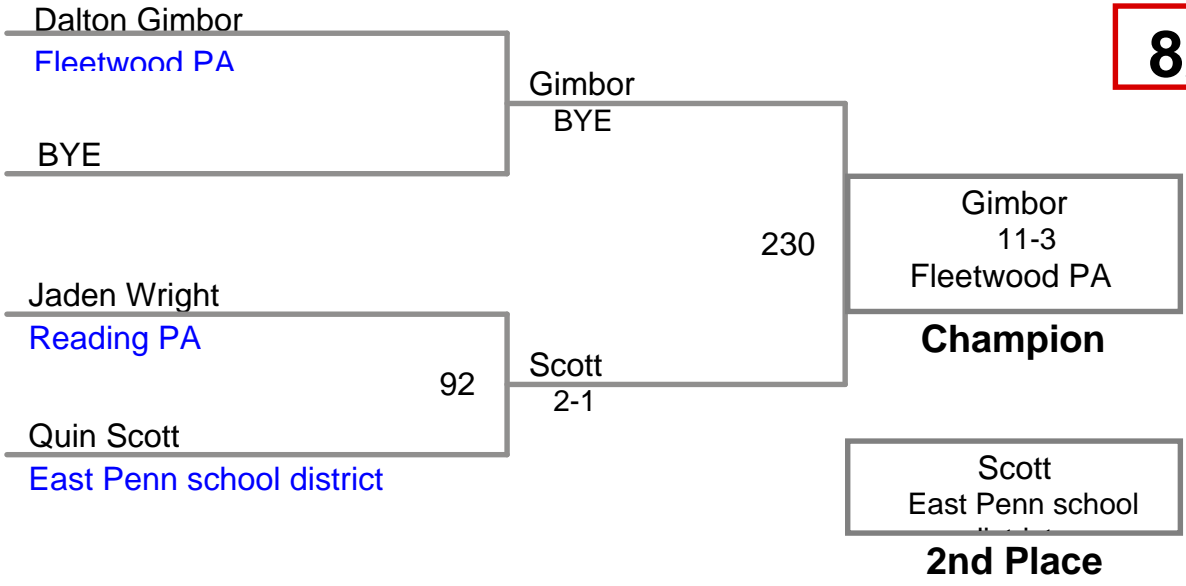

Upper Merion MAWA
Junior

82 Lbs