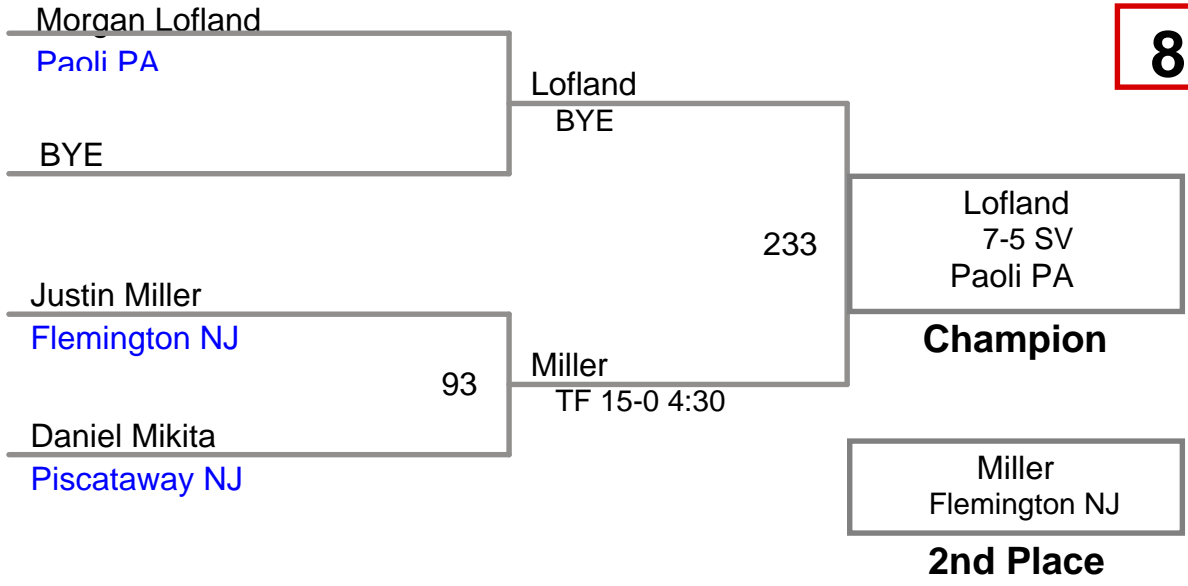

Upper Merion MAWA
Junior

108 Lbs

Upper Merion MAWA
Junior

120 Lbs

Upper Merion MAWA
Junior

166 Lbs

Upper Merion MAWA
Intermediate

75 Lbs

Upper Merion MAWA
Intermediate

80 Lbs

Upper Merion MAWA
Intermediate

85 Lbs

Upper Merion MAWA
Intermediate

90 Lbs

Upper Merion MAWA
Intermediate

95 Lbs