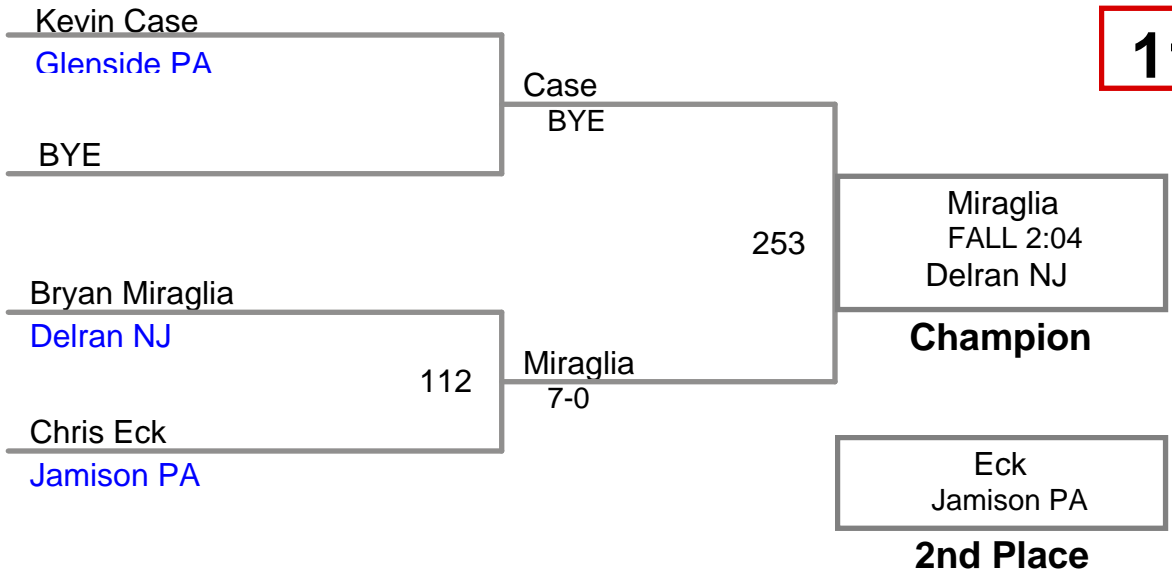

Upper Merion MAWA
Intermediate

175 Lbs

Upper Merion MAWA
Advanced

93 Lbs

Upper Merion MAWA
Advanced

105 Lbs

Upper Merion MAWA
Advanced

110 Lbs

Upper Merion MAWA
Advanced

115 Lbs

Upper Merion MAWA
Advanced

120 Lbs

Upper Merion MAWA
Advanced

125 Lbs

Upper Merion MAWA
Advanced

130 Lbs