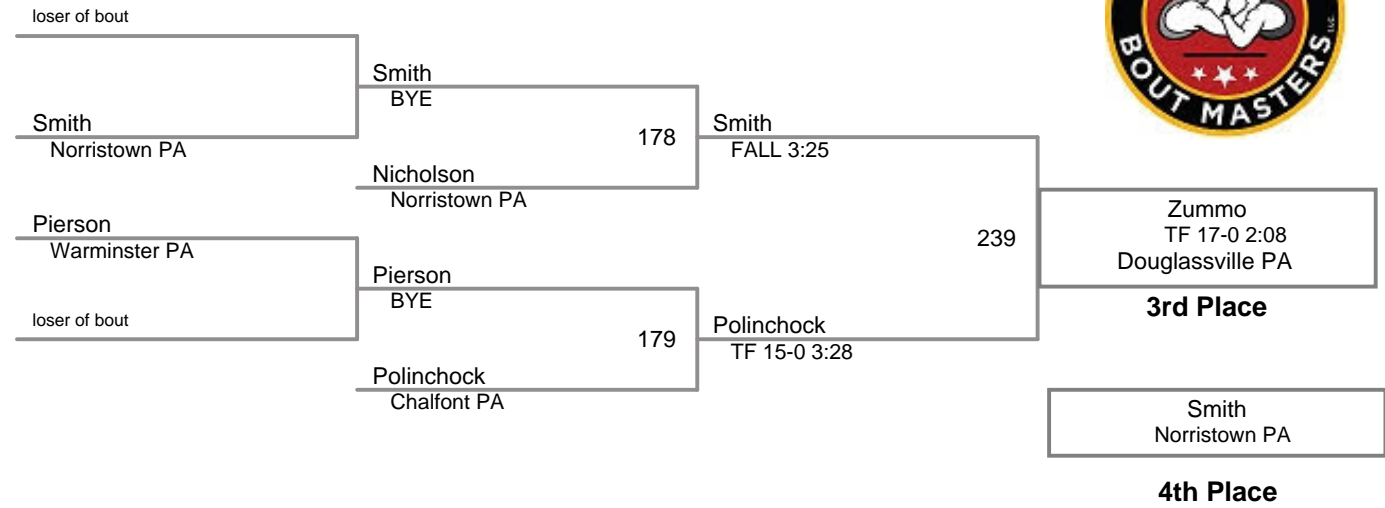

Upper Merion MAWA
Intermediate

100 Lbs

Upper Merion MAWA
Intermediate

105 Lbs

Upper Merion MAWA
Intermediate

110 Lbs

Upper Merion MAWA
Intermediate

115 Lbs

Upper Merion MAWA
Intermediate

120 Lbs

Upper Merion MAWA
Intermediate

128 Lbs

Upper Merion MAWA
Intermediate

136 Lbs

Upper Merion MAWA
Intermediate

150 Lbs