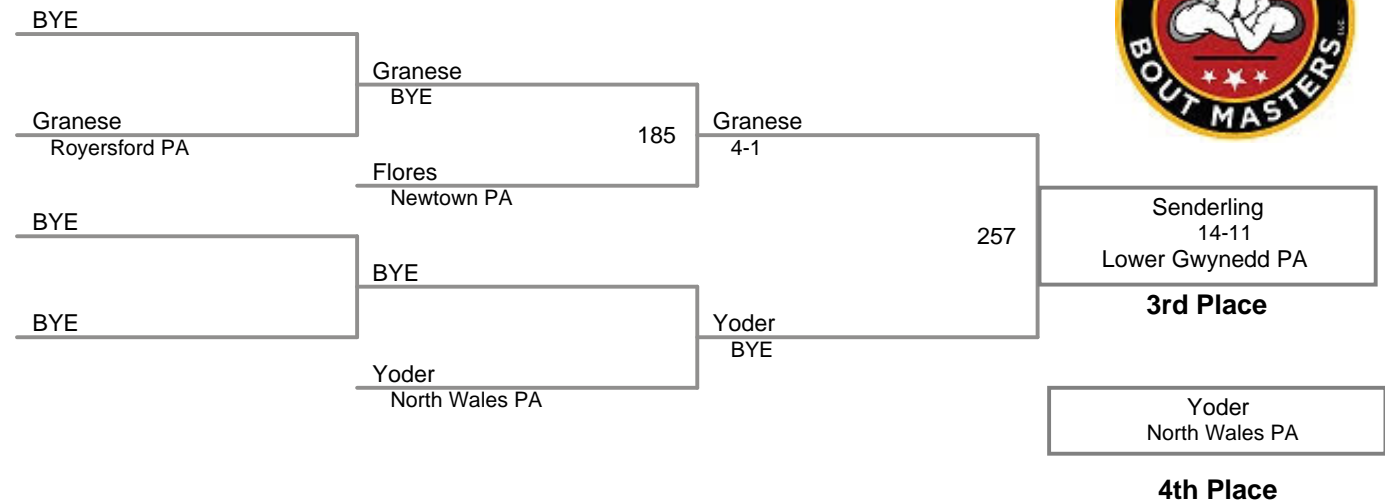

Upper Merion MAWA
Advanced

115 Lbs

Upper Merion MAWA
Advanced

120 Lbs

Upper Merion MAWA
Advanced

125 Lbs

Upper Merion MAWA
Advanced

130 Lbs

Upper Merion MAWA
Advanced

135 Lbs

Upper Merion MAWA
Advanced

140 Lbs

4th Place

Upper Merion MAWA
Advanced

145 Lbs

Upper Merion MAWA
Advanced