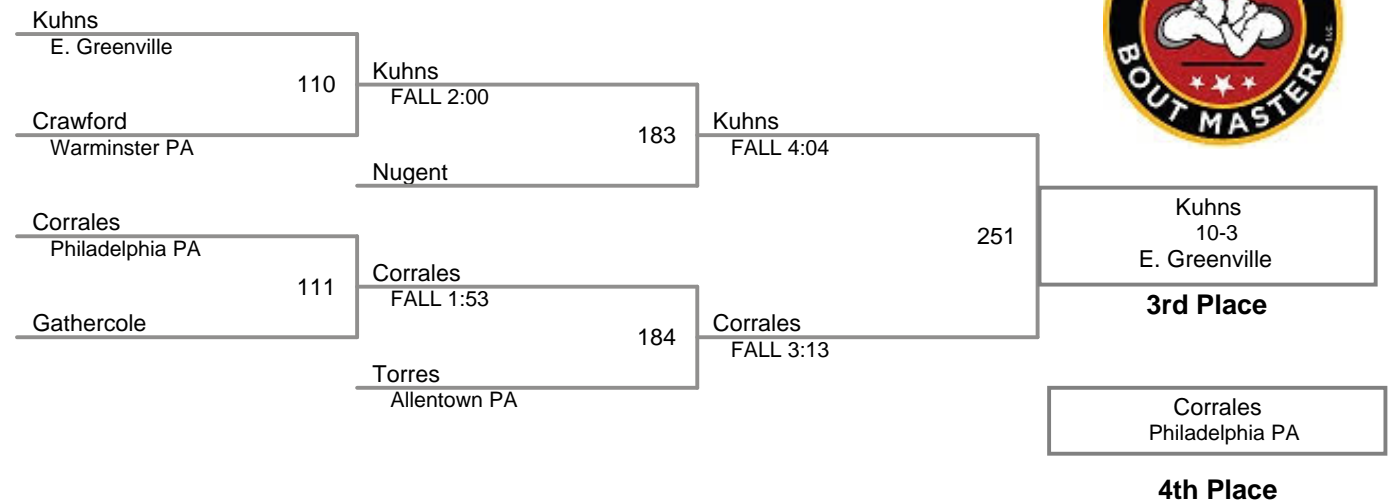

Upper Merion MAWA
Intermediate

175 Lbs

Upper Merion MAWA
Advanced

93 Lbs

Upper Merion MAWA
Advanced

105 Lbs

Upper Merion MAWA
Advanced

110 Lbs

Upper Merion MAWA
Advanced

115 Lbs

Upper Merion MAWA
Advanced

120 Lbs

Upper Merion MAWA
Advanced

125 Lbs

Upper Merion MAWA
Advanced

130 Lbs