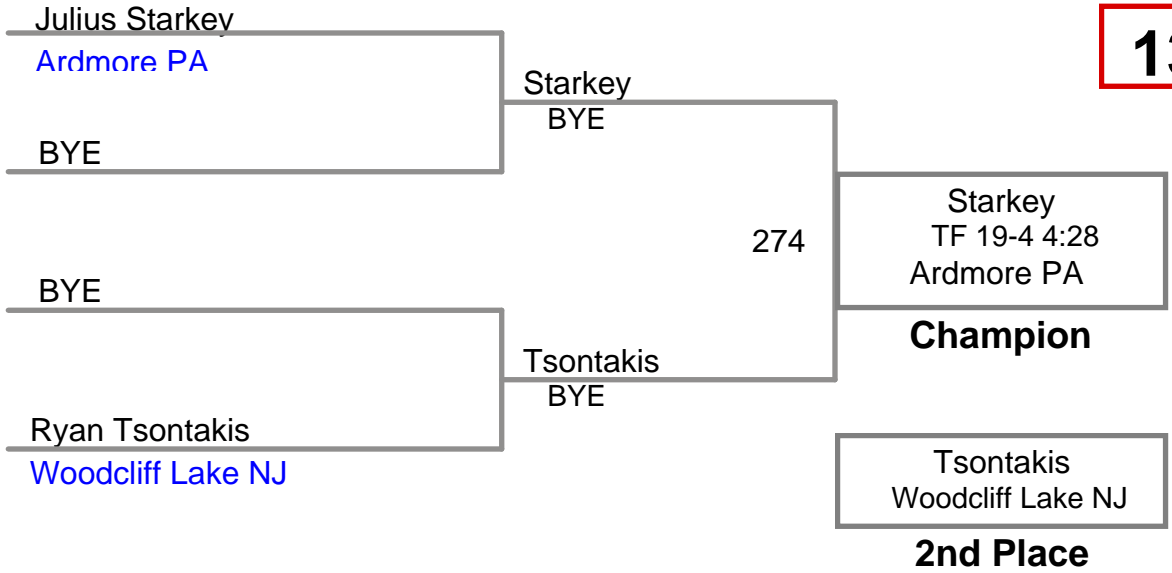

152 Lbs

**Upper Merion MAWA
Advanced**

160 Lbs

Upper Merion MAWA
Advanced

171 Lbs

Upper Merion MAWA
Advanced

189 Lbs

4th Place

Upper Merion MAWA
Advanced

220 Lbs

Upper Merion MAWA
Advanced

285 Lbs

Upper Merion MAWA
Elite

111 Lbs

Upper Merion MAWA
Elite

118 Lbs

Upper Merion MAWA
Elite

125 Lbs

Upper Merion MAWA
Elite

130 Lbs

Upper Merion MAWA
Elite

135 Lbs

Upper Merion MAWA
Elite

140 Lbs