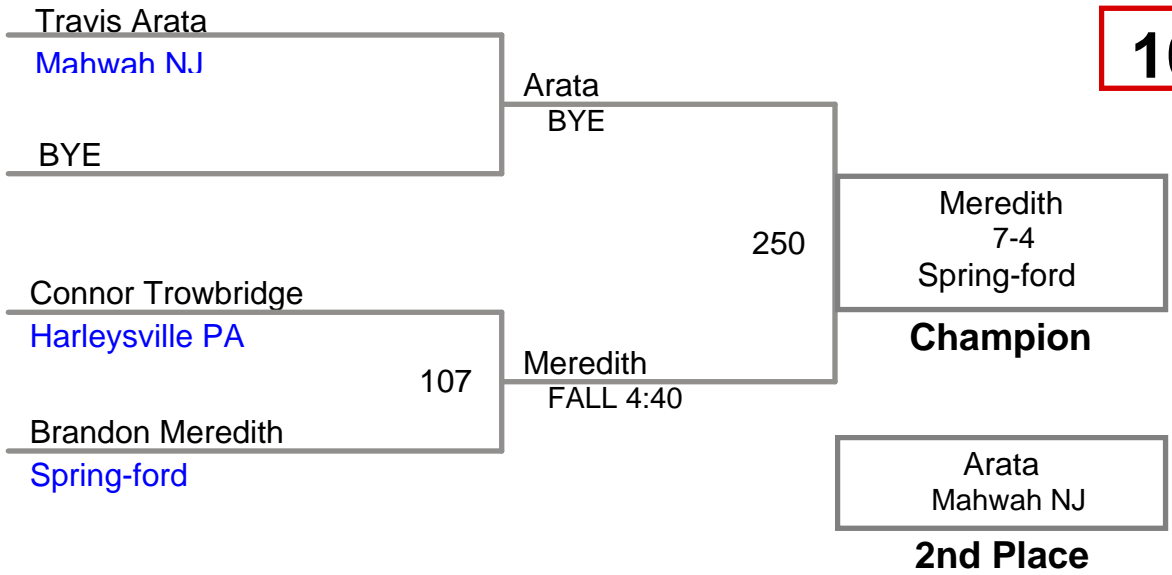

Upper Merion MAWA
Intermediate

175 Lbs

Upper Merion MAWA
Advanced

93 Lbs

Upper Merion MAWA
Advanced

105 Lbs

Upper Merion MAWA
Advanced

110 Lbs

Upper Merion MAWA
Advanced

115 Lbs

Upper Merion MAWA
Advanced

120 Lbs

Upper Merion MAWA
Advanced

125 Lbs

Upper Merion MAWA
Advanced

130 Lbs