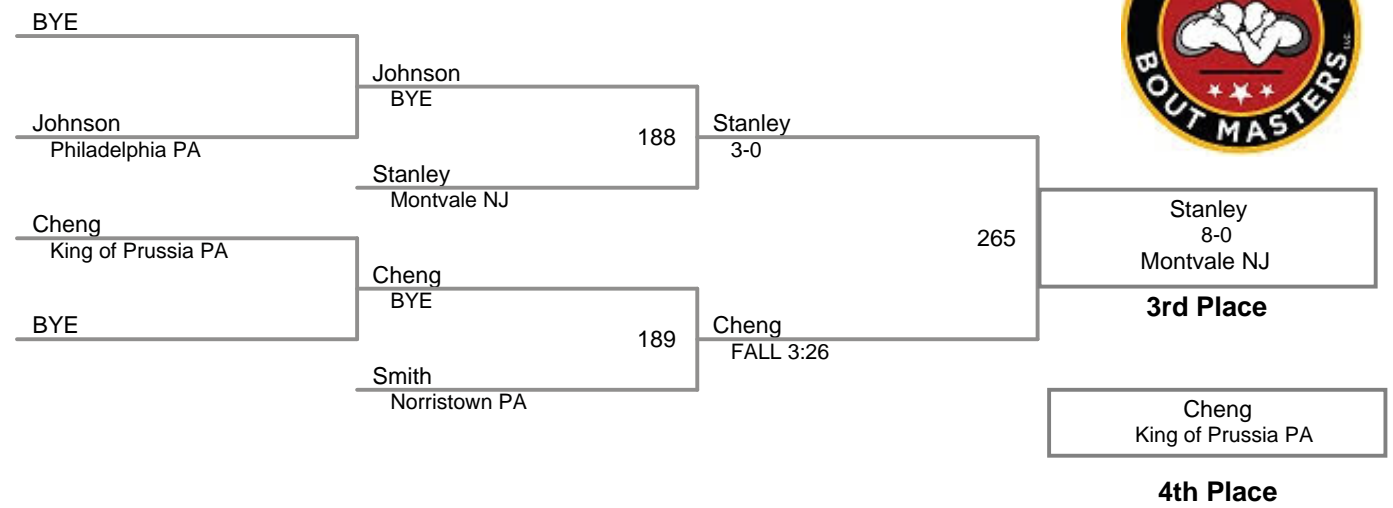

Upper Merion MAWA
Advanced

115 Lbs

Upper Merion MAWA
Advanced

120 Lbs

Upper Merion MAWA
Advanced

125 Lbs

Upper Merion MAWA
Advanced

130 Lbs

Upper Merion MAWA
Advanced

135 Lbs

Upper Merion MAWA
Advanced

140 Lbs

4th Place

Upper Merion MAWA
Advanced

145 Lbs

Upper Merion MAWA
Advanced

152 Lbs

**Upper Merion MAWA
Advanced**

160 Lbs

Upper Merion MAWA
Advanced

171 Lbs

Upper Merion MAWA
Advanced

189 Lbs

4th Place