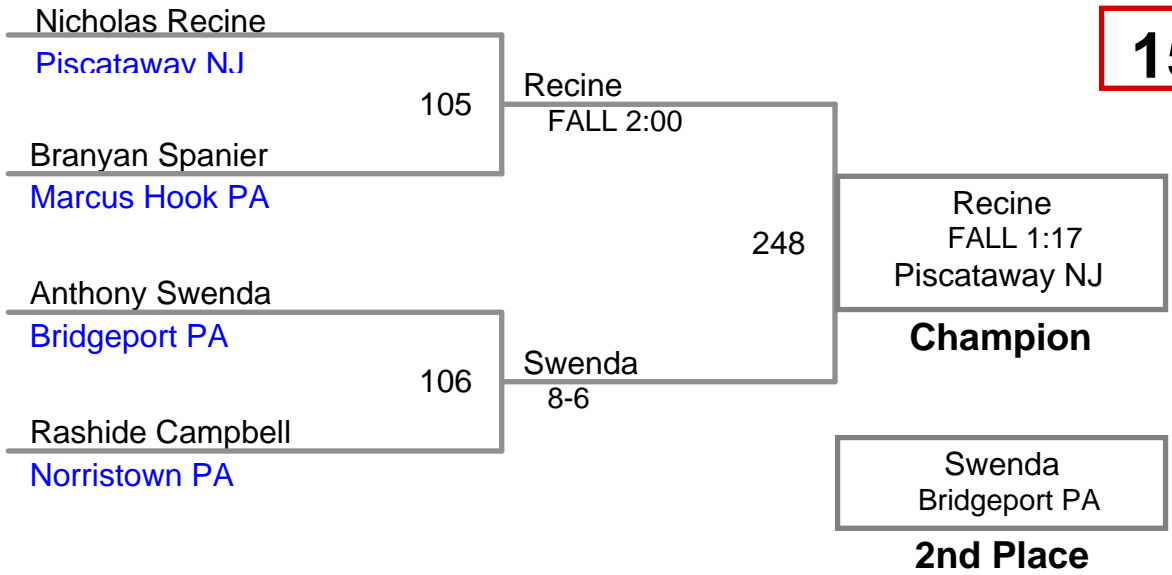

Upper Merion MAWA
Intermediate

120 Lbs

Upper Merion MAWA
Intermediate

128 Lbs

Upper Merion MAWA
Intermediate

136 Lbs

Upper Merion MAWA
Intermediate

150 Lbs