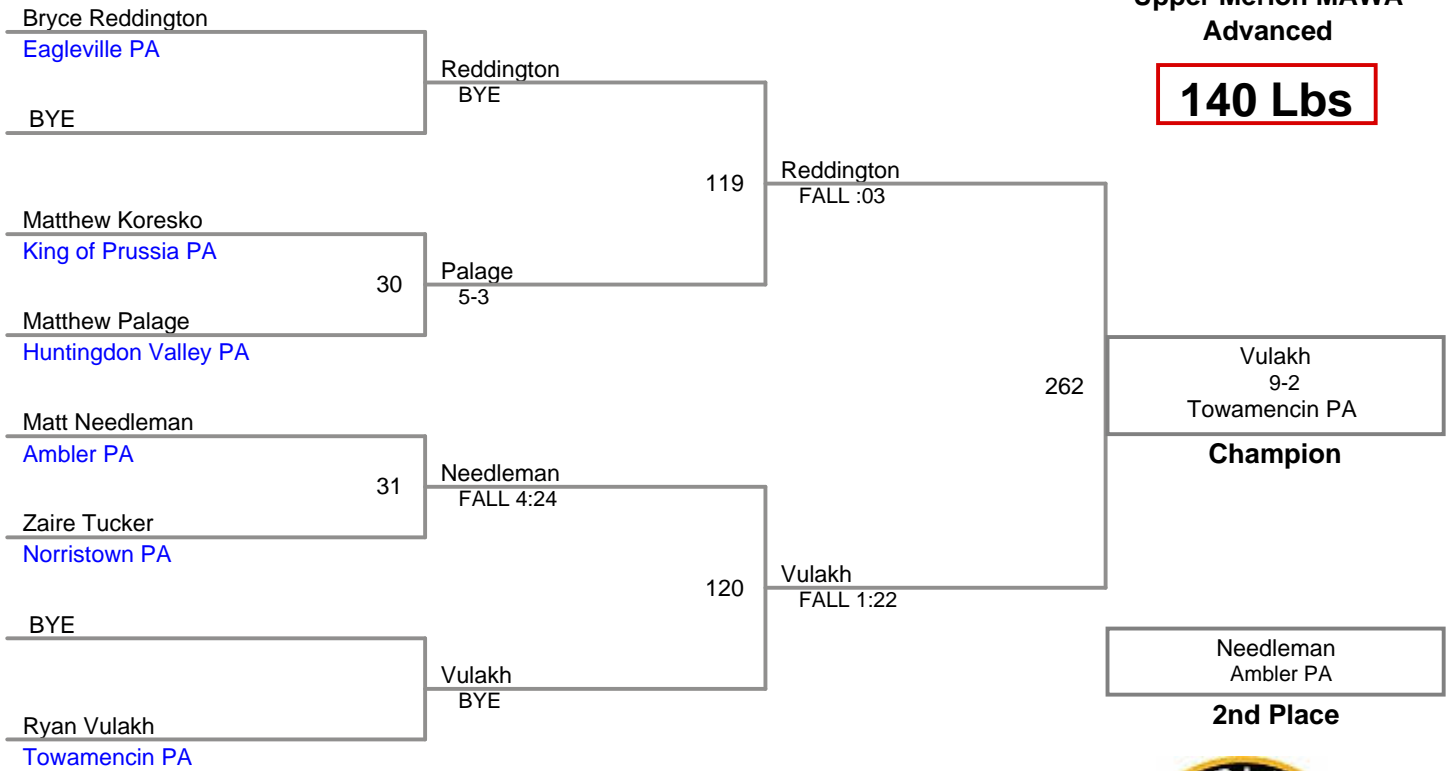

Upper Merion MAWA
Advanced

115 Lbs

Upper Merion MAWA
Advanced

120 Lbs

Upper Merion MAWA
Advanced

125 Lbs

Upper Merion MAWA
Advanced

130 Lbs

Upper Merion MAWA
Advanced

135 Lbs

Upper Merion MAWA
Advanced

140 Lbs

4th Place

Upper Merion MAWA
Advanced

145 Lbs

Upper Merion MAWA
Advanced