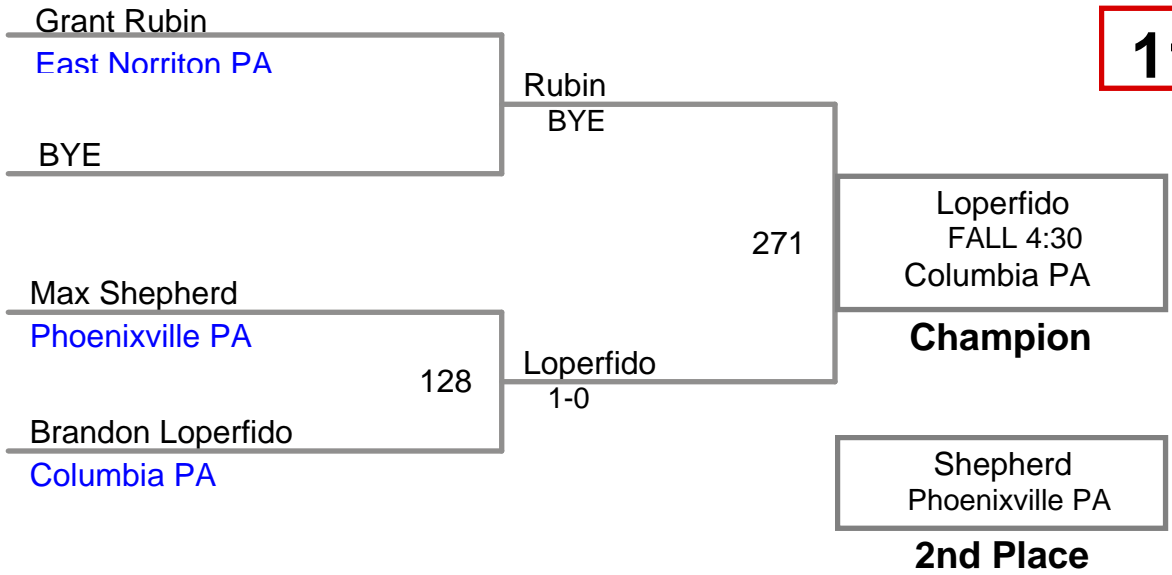

Upper Merion MAWA
Advanced

220 Lbs

Upper Merion MAWA
Advanced

285 Lbs

Upper Merion MAWA
Elite

111 Lbs

Upper Merion MAWA
Elite

118 Lbs

Upper Merion MAWA
Elite

125 Lbs

Upper Merion MAWA
Elite

130 Lbs

Upper Merion MAWA
Elite

135 Lbs

Upper Merion MAWA
Elite

140 Lbs