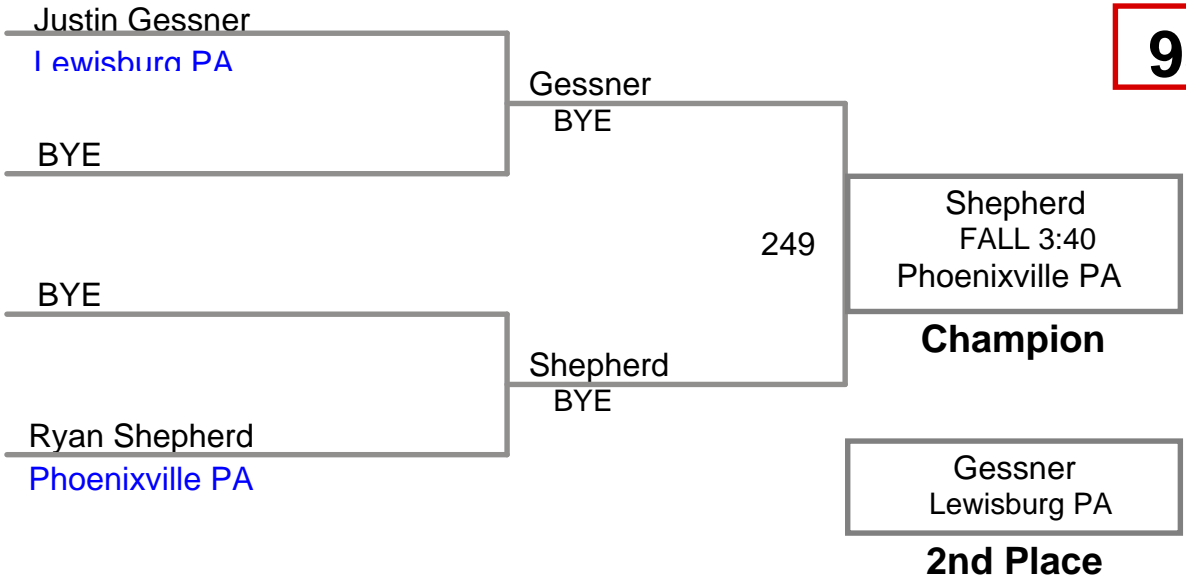

Upper Merion MAWA
Advanced

93 Lbs