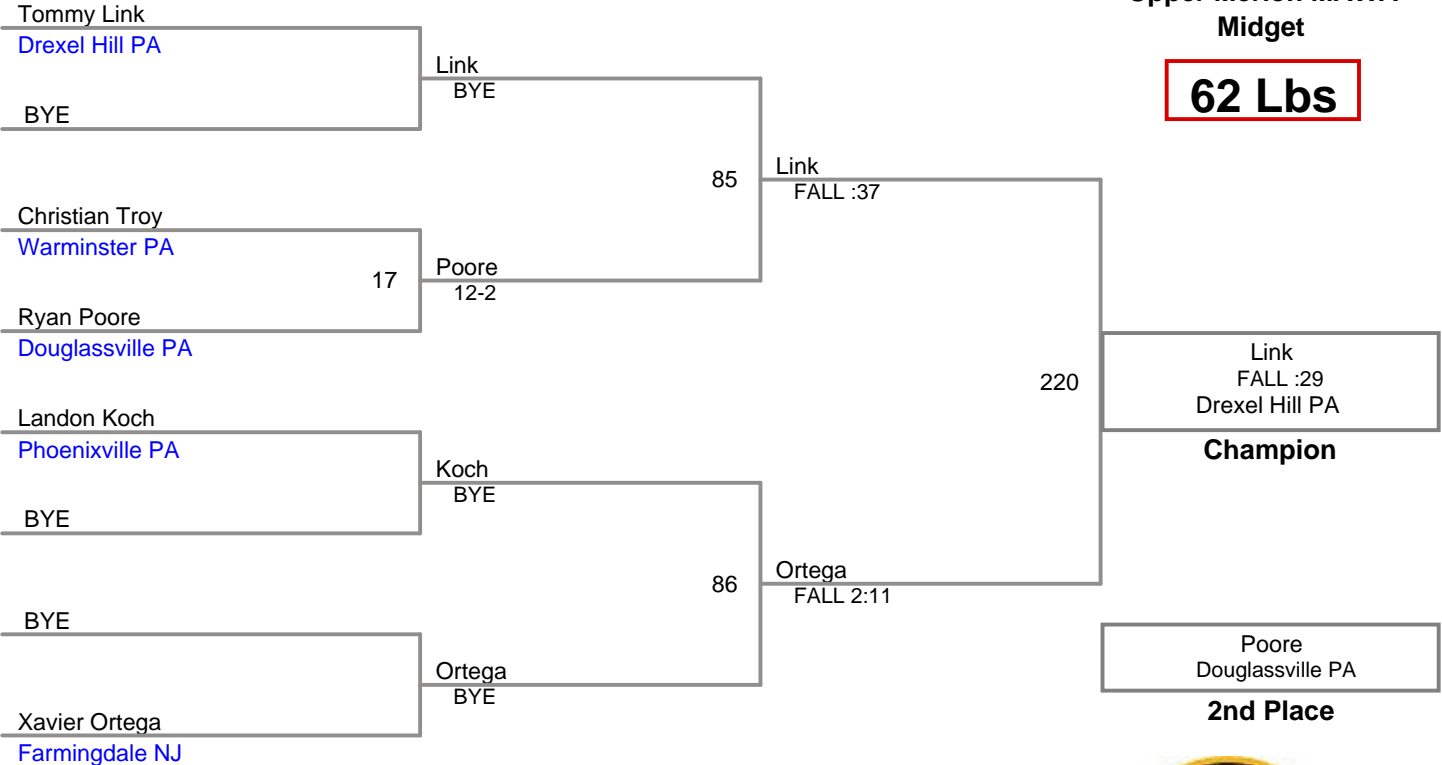

Upper Merion MAWA
Midget

62 Lbs