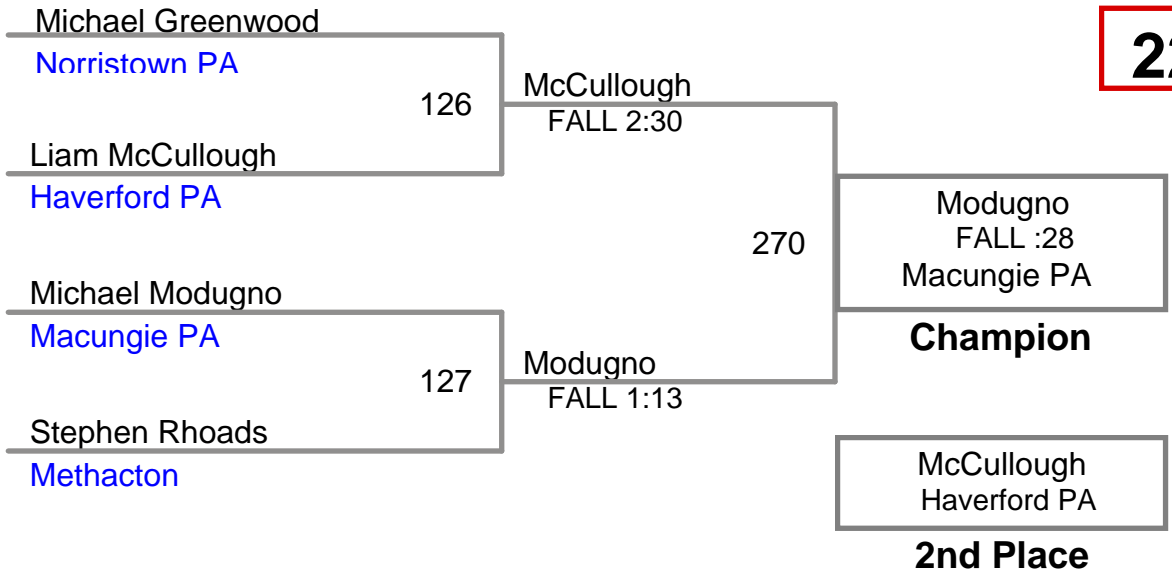

Upper Merion MAWA
Advanced

220 Lbs