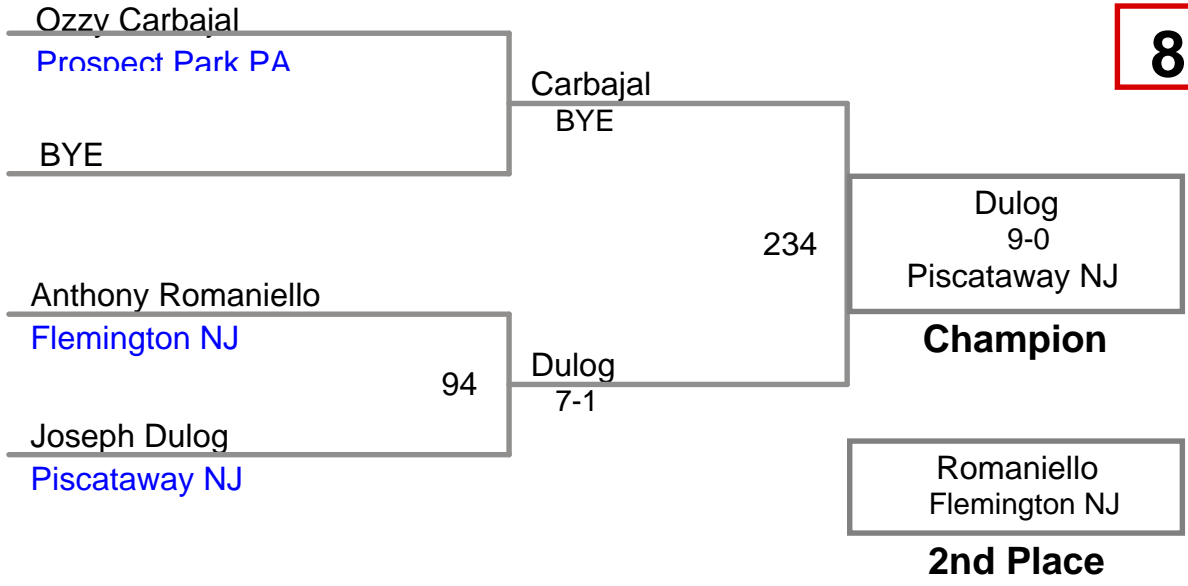

Upper Merion MAWA
Intermediate

85 Lbs