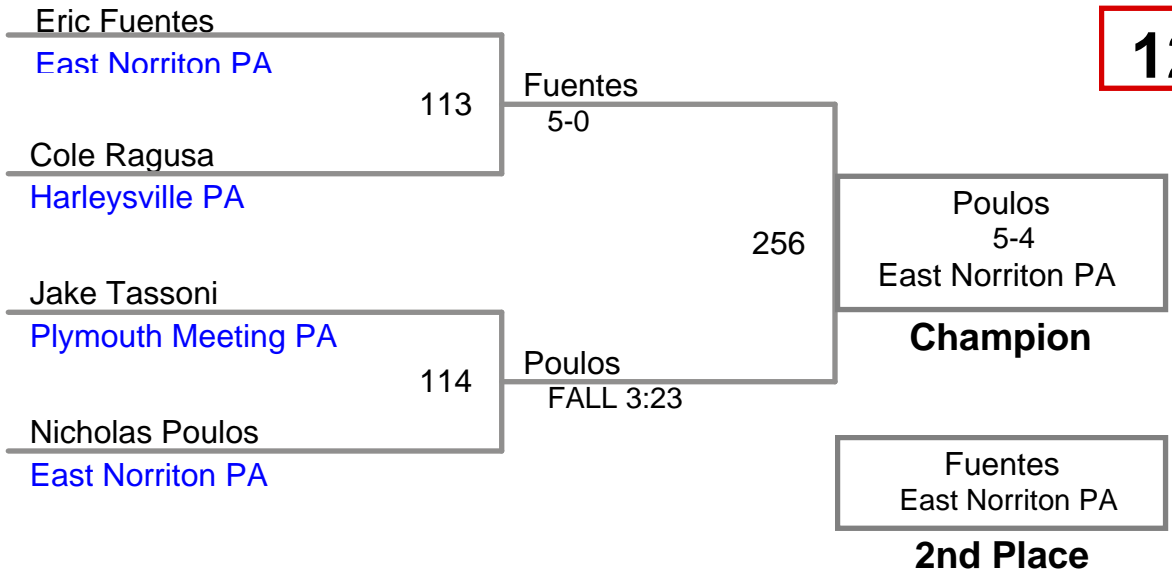

Upper Merion MAWA
Advanced

115 Lbs

Upper Merion MAWA
Advanced

120 Lbs

Upper Merion MAWA
Advanced

125 Lbs

Upper Merion MAWA
Advanced

130 Lbs

Upper Merion MAWA
Advanced

135 Lbs

Upper Merion MAWA
Advanced

140 Lbs

4th Place

Upper Merion MAWA
Advanced

145 Lbs

Upper Merion MAWA
Advanced