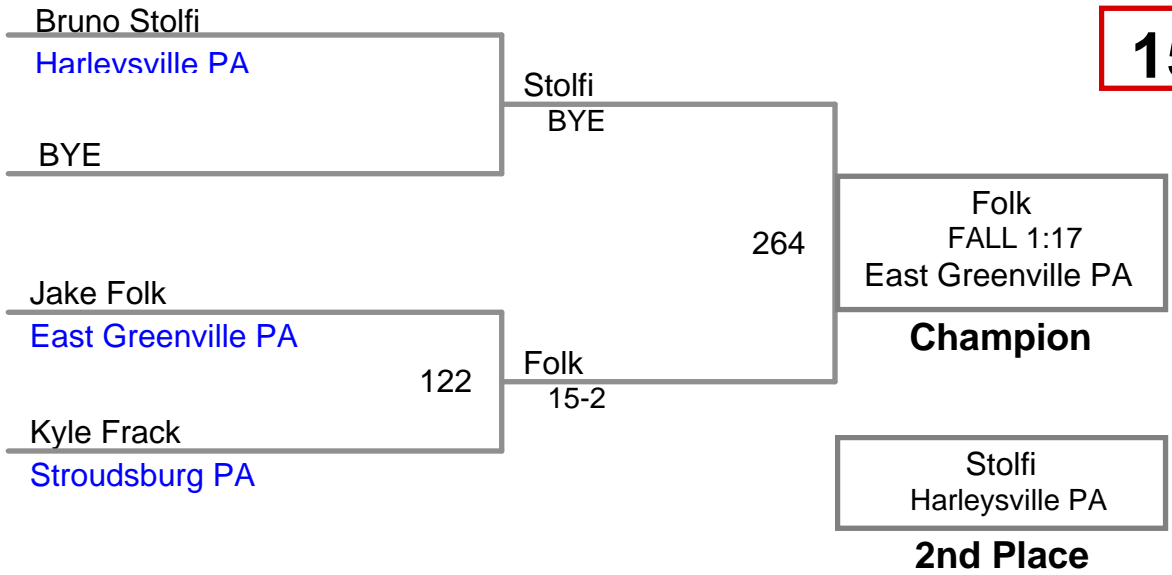

Upper Merion MAWA
Advanced

152 Lbs