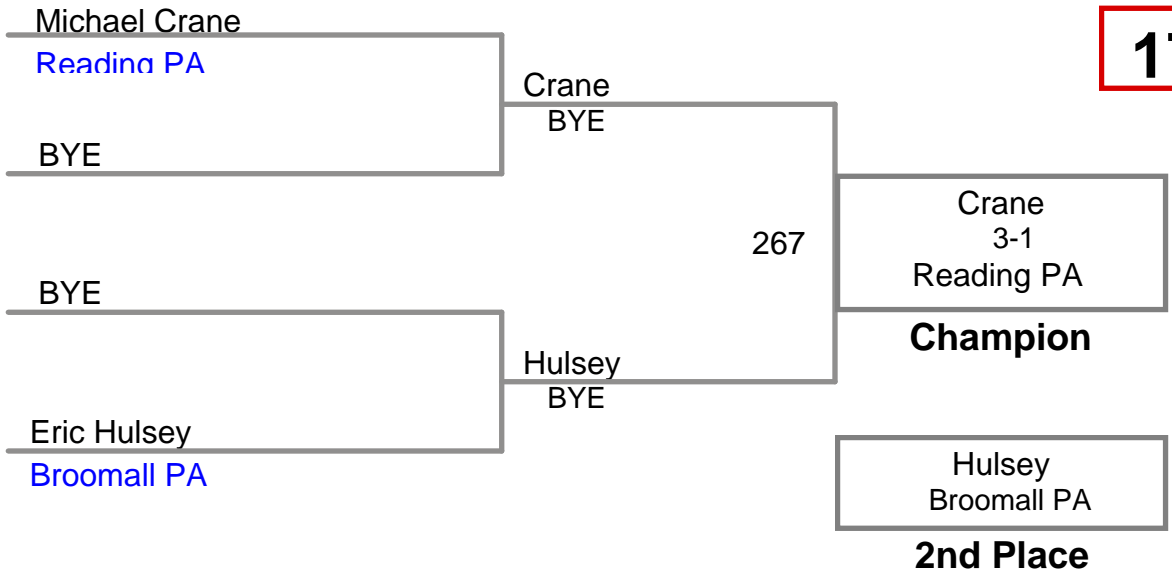

152 Lbs

**Upper Merion MAWA
Advanced**

160 Lbs

Upper Merion MAWA
Advanced

171 Lbs

Upper Merion MAWA
Advanced

189 Lbs

4th Place

Upper Merion MAWA
Advanced

220 Lbs

Upper Merion MAWA
Advanced

285 Lbs

Upper Merion MAWA
Elite

111 Lbs

Upper Merion MAWA
Elite

118 Lbs