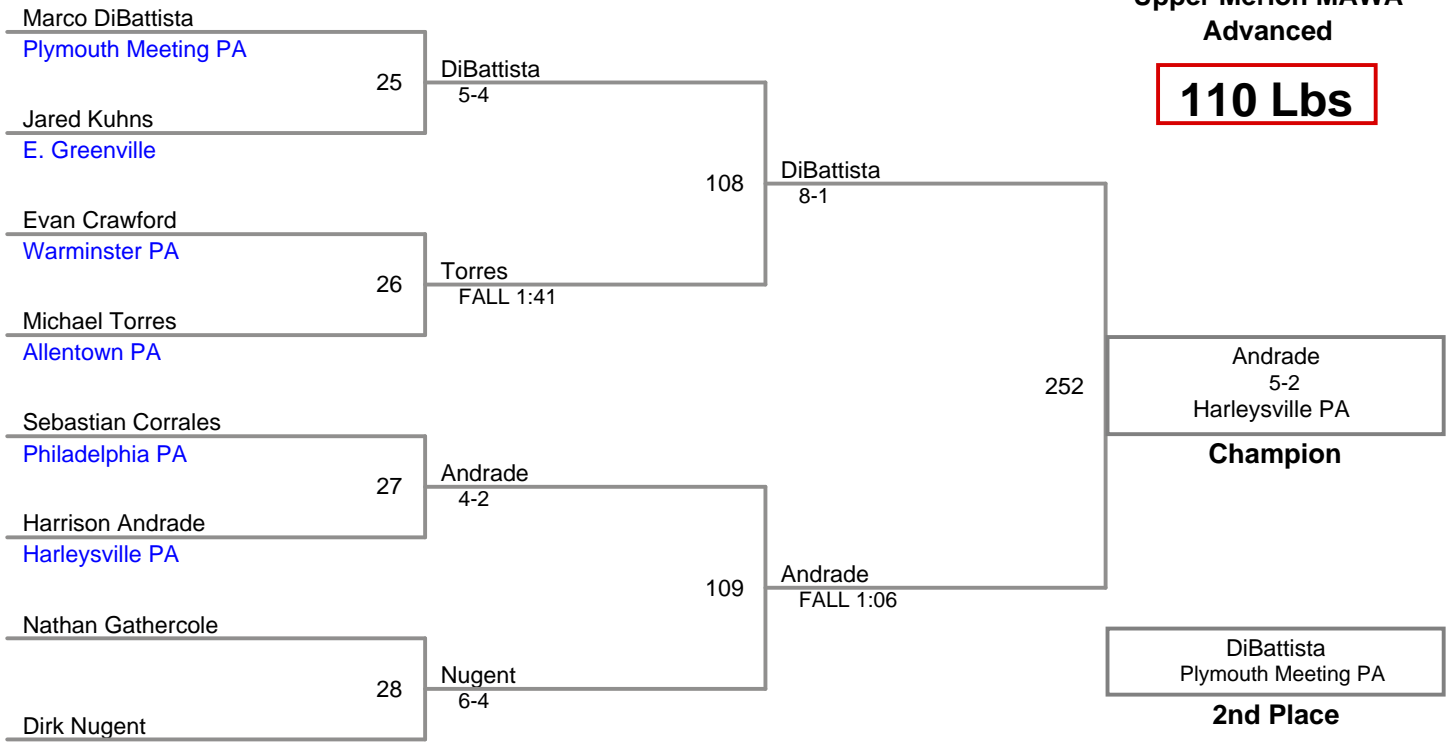

Upper Merion MAWA
Intermediate

175 Lbs

Upper Merion MAWA
Advanced

93 Lbs

Upper Merion MAWA
Advanced

105 Lbs

Upper Merion MAWA
Advanced

110 Lbs

Upper Merion MAWA
Advanced

115 Lbs

Upper Merion MAWA
Advanced

120 Lbs

Upper Merion MAWA
Advanced

125 Lbs

Upper Merion MAWA
Advanced

130 Lbs