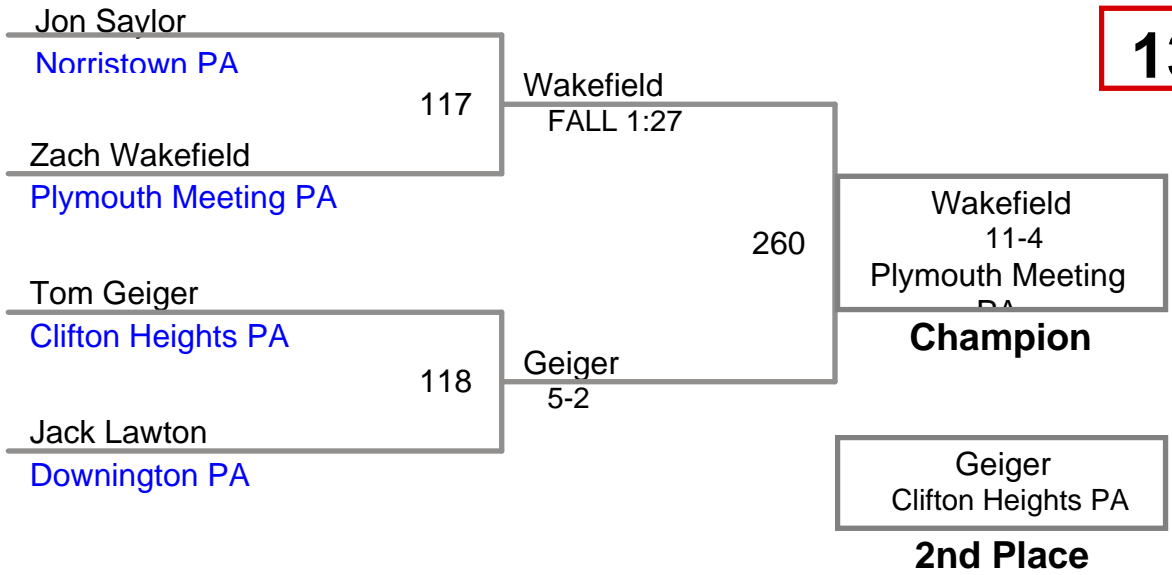

Upper Merion MAWA
Advanced

115 Lbs

Upper Merion MAWA
Advanced

120 Lbs

Upper Merion MAWA
Advanced

125 Lbs

Upper Merion MAWA
Advanced

130 Lbs

Upper Merion MAWA
Advanced

135 Lbs

Upper Merion MAWA
Advanced

140 Lbs

4th Place

Upper Merion MAWA
Advanced

145 Lbs

Upper Merion MAWA
Advanced