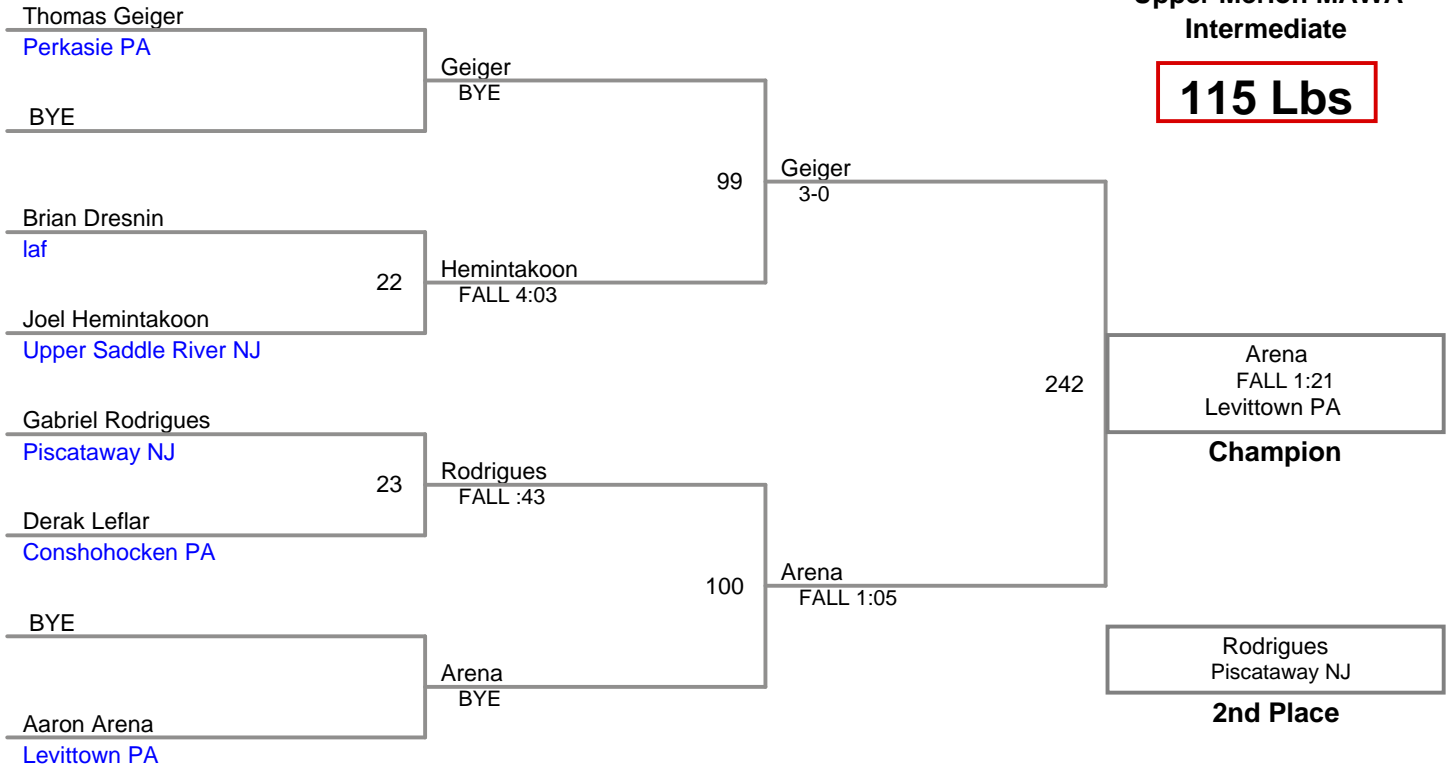

Upper Merion MAWA
Intermediate

100 Lbs

Upper Merion MAWA
Intermediate

105 Lbs

Upper Merion MAWA
Intermediate

110 Lbs

Upper Merion MAWA
Intermediate

115 Lbs