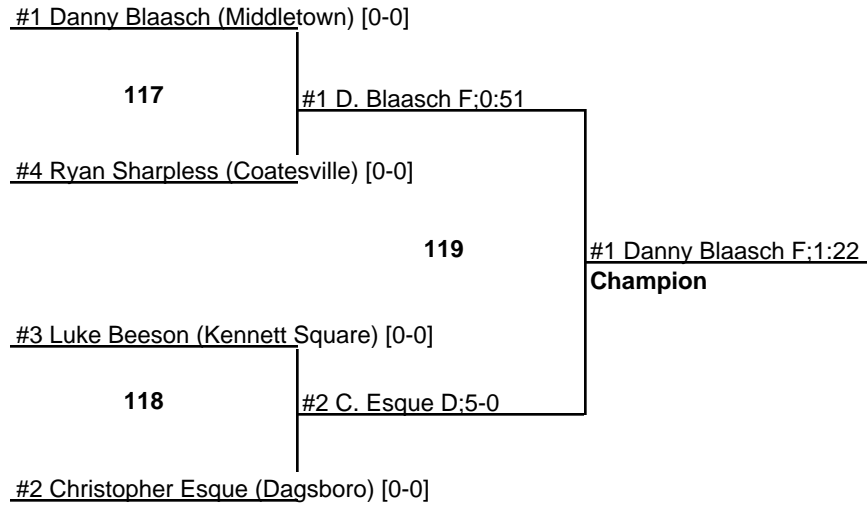

2010 MAWA Junior 91